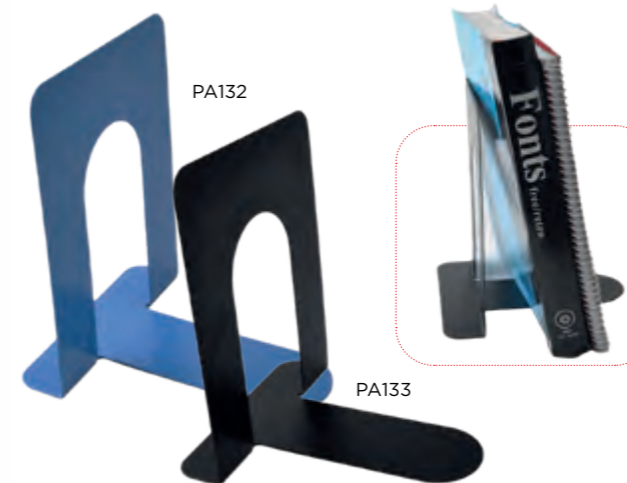

1 Pcs

ref.	pack	box	ean
PA132	6	54	8435250916344
PA133	6	54	8435464167846

DESKTOP LECTERN

METALLIC DESKTOP LECTERN

Metal desk stand with 3 positions and 2 attachment points. To support books and documents and be able to consult them when working or studying. Non-slip and foldable base to store and transport. Measures 16 x 16.3 x 17 cm. Red, black or blue colour.