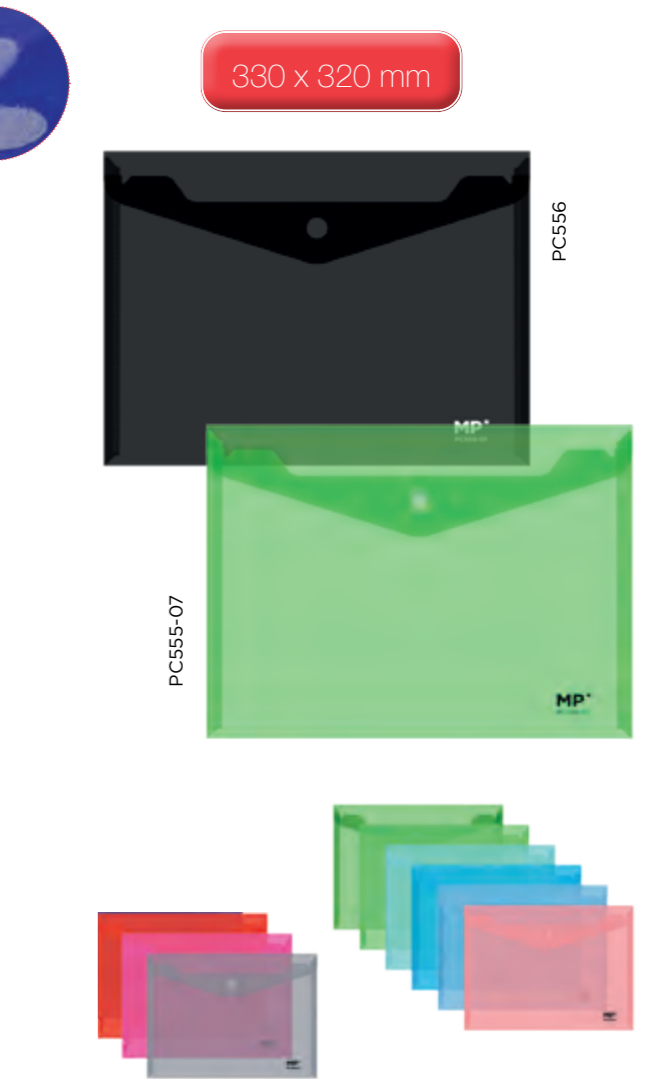

QUICK CLOSE/TRANSLUCENT POLYPROPYLENE

HORIZONTAL PLASTIC ENVELOPE FOLDER A4 TRANSPARENT

Horizontal plastic envelope folder A4 transparent

ref.	pack	box	ean
PC556	60	240	8435484184881
PC556-01	12	240	8435484184898
PC556-02	12	240	8435484184904
PC556-04	12	240	8435484184928
PC556-05	12	240	8435484184935
PC556-06	12	240	8435484184942
PC556-07	12	240	8435484184959
PC556-09	12	240	8435484184973
PC556-10	12	240	8435484184980
PC556-11	12	240	8435484184997
PC556-12	12	240	8435484185000