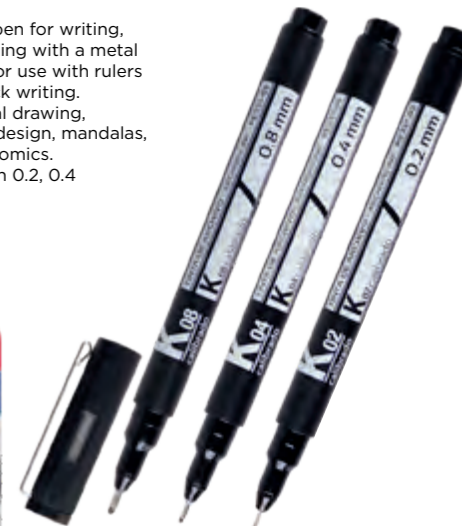

CALIBRATED MARKER PE330

Calibrated marker pen for writing, sketching and drawing with a metal crimped tip, ideal for use with rulers and templates, black writing. Perfect for technical drawing, sketching, graphic design, mandalas, coloring or inking comics. Pack of 3 markers in 0.2, 0.4 and 0.8 mm.