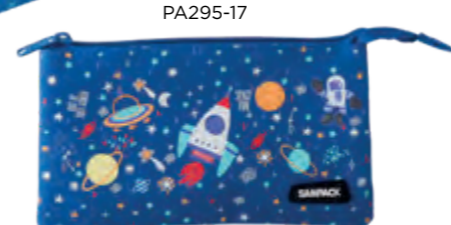

PA295-16

PA295-17