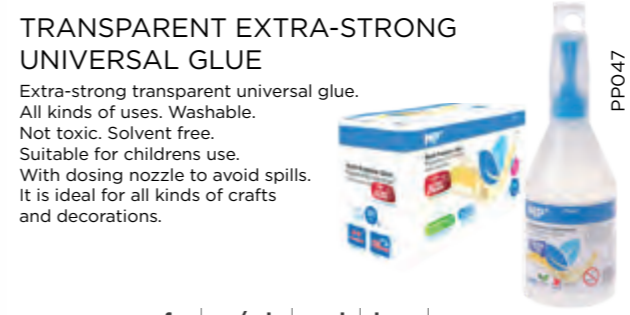

ref.	pack	box	ean
PP009	12	144	8435464171225

UNIVERSAL LIQUID GLUE

TRANSPARENT EXTRA-STRONG UNIVERSAL GLUE

Extra-strong transparent universal glue. All kinds of uses. Washable. Not toxic. Solvent free. Suitable for childrens use. With dosing nozzle to avoid spills. It is ideal for all kinds of crafts and decorations.