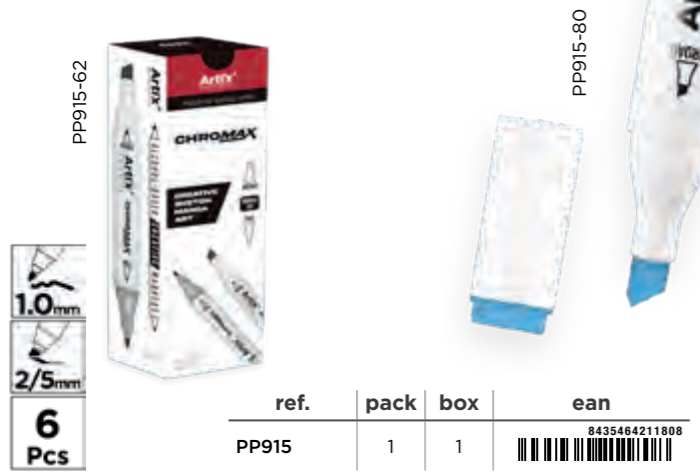

ref.	pack	box	ean
PP915	1	1	8435464211808

ref.	pack	box	ean
PP915-1	6	576	8435464211063
PP915-2	6	576	8435464210948
blender PP915-3	6	576	8435464210894
PP915-4	6	576	8435464210825
PP915-5	6	576	8435464211211
PP915-6	6	576	8435464211303
PP915-7	6	576	8435464211402
PP915-8	6	576	8435464211488
PP915-9	6	576	8435464212416
PP915-10	6	576	8435464210610
PP915-11	6	576	8435464210689
PP915-12	6	576	8435464210696
PP915-13	6	576	8435464211051
PP915-14	6	576	8435464210795
PP915-15	6	576	8435464210856
PP915-16	6	576	8435464210863
PP915-17	6	576	8435464210887
PP915-18	6	576	8435464211037
PP915-19	6	576	8435464210924
PP915-20	6	576	8435464210917
PP915-21	6	576	8435464210955
PP915-22	6	576	8435464210962
PP915-23	6	576	8435464210979
PP915-24	6	576	8435464210986
PP915-25	6	576	8435464210993
PP915-26	6	576	8435464211006
PP915-27	6	576	8435464210900
PP915-28	6	576	8435464211013
PP915-29	6	576	8435464211020
PP915-30	6	576	8435464210870
PP915-31	6	576	8435464211044
PP915-32	6	576	8435464210849
PP915-33	6	576	8435464211068
PP915-34	6	576	8435464211075
PP915-35	6	576	8435464211099
PP915-36	6	576	8435464211105
PP915-37	6	576	8435464211112
PP915-38	6	576	8435464211129
PP915-39	6	576	8435464210832
PP915-40	6	576	8435464210818

Artix CHROMAX PAINTS

ref.	pack	box	ean
PP915-41	6	576	8435464211136
PP915-42	6	576	8435464211143
PP915-43	6	576	8435464211150
PP915-44	6	576	8435464210801
PP915-45	6	576	8435464211167
PP915-46	6	576	8435464211174
PP915-47	6	576	8435464211181
PP915-48	6	576	8435464211198
PP915-49	6	576	8435464211204
PP915-50	6	576	8435464211228
PP915-51	6	576	8435464210788
PP915-52	6	576	8435464211235
PP915-53	6	576	8435464211242
PP915-54	6	576	8435464211259
PP915-55	6	576	8435464211266
PP915-56	6	576	8435464211273
PP915-57	6	576	8435464210771
PP915-58	6	576	8435464211280
PP915-59	6	576	8435464211297
PP915-60	6	576	8435464210764
PP915-61	6	576	8435464211310
PP915-62	6	576	8435464211327
PP915-63	6	576	8435464211334
PP915-64	6	576	8435464211341
PP915-65	6	576	8435464211358
PP915-66	6	576	8435464211365
PP915-67	6	576	8435464211372
PP915-68	6	576	8435464211389
PP915-69	6	576	8435464211396
PP915-70	6	576	8435464211419
PP915-71	6	576	8435464211426
PP915-72	6	576	8435464210757
PP915-73	6	576	8435464211433
PP915-74	6	576	8435464211440
PP915-75	6	576	8435464211457
PP915-76	6	576	8435464211464
PP915-77	6	576	8435464211471
PP915-78	6	576	8435464210740
PP915-79	6	576	8435464210733
PP915-80	6	576	8435464210726