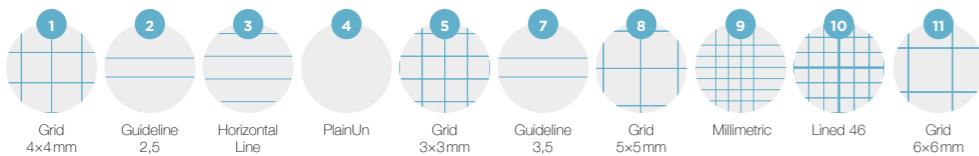

TRANSLUCENT POLYPROPYLENE COVER

SPIRAL NOTEBOOK POLYPROPYLENE COVER 80 SHEETS 90 g

Spiral notebook translucent polypropylene cover. 80 sheets. 90 g/m² paper. Assorted colours.