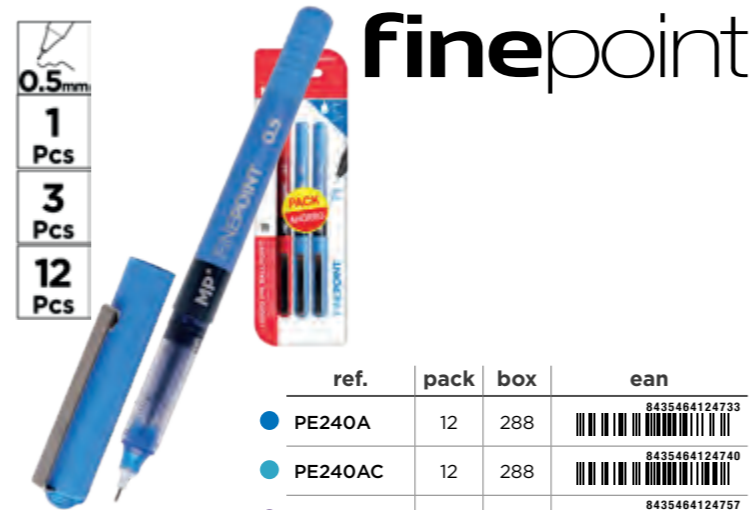

0.5mm
1 Pcs
3 Pcs
12 Pcs

	ref.	pack	box	ean
●	PE240A	12	288	8435464124733
●	PE240AC	12	288	8435464124740
●	PE240M	12	288	8435464124757
●	PE240N	12	288	8435464124764
●	PE240R	12	288	8435464124771
●	PE240RO	12	288	8435464124788
● ● ●	PE240-01	12	120	8435464124696
● ● ●	PE240-02	12	120	8435464124702
● ● ●	PE240-04	12	120	8435464124726
●	PE240AC-S	12	864	8435464158806
●	PE240M-S	12	864	8435464158820
●	PE240N-S	12	864	8435464158837
●	PE240R-S	12	864	8435464158851
●	PE240RO-S	12	864	8435464158844

LIQUID INK ROLLERBALL TIP PEN 0.5 mm

Ballpoint pen with cap G5, plastic body with ink level viewer, metal retaining clip and 0.5 mm conical ball point. Liquid ink with great fluidity when writing, intense finish and great durability. Size 140 mm.