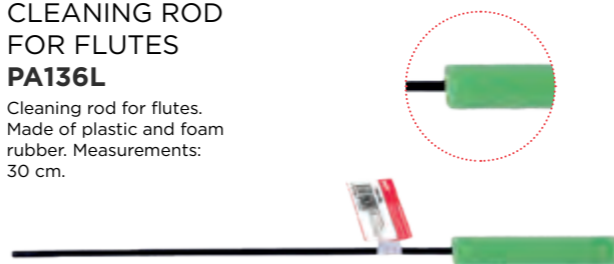

CLEANING ROD FOR FLUTES PA136L

Cleaning rod for flutes. Made of plastic and foam rubber. Measurements: 30 cm.

ref.	pack	box	ean
PA136L	24	576	8435484115458