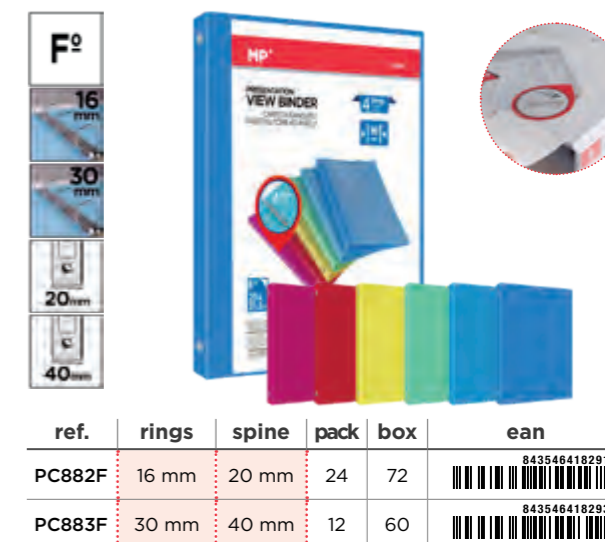

ref.	rings	spine	pack	box	ean
PC882F	16 mm	20 mm	24	72	8435464182917
PC883F	30 mm	40 mm	12	60	8435464182931

PP FOLDER 4 RINGS ZIPPER WITH EDGING A4 PC165

Round ring binder. Made of translucent polypropylene. With 4 25 mm round rings. 35 mm spine. Edges edged in black fabric for greater protection and zipper closure. For A4 documents. Folder measurements: 250 x 340 mm. 6 assorted colours.