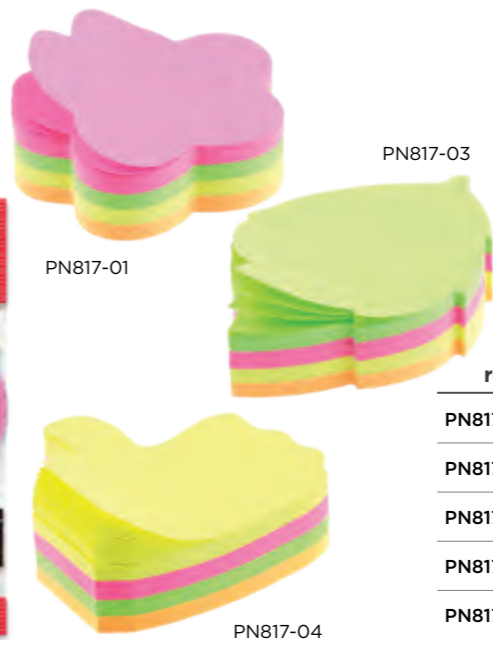

REPOSITIONABLE ADHESIVES NOTES 70 x 70 mm
Repositionable sticky notes with funny shapes. Pad of 200 sheets. Measurements: 70 x 70 mm. 75 g/m² paper. Neon colors: pink, green, orange and yellow. In blister presentation.

ref.	pack	box	ean
PN817-01	12	144	8435464156420
PN817-02	12	144	8435464156437
PN817-03	12	144	8435464156444
PN817-04	12	144	8435464156451
PN817-05	12	144	8435464156468