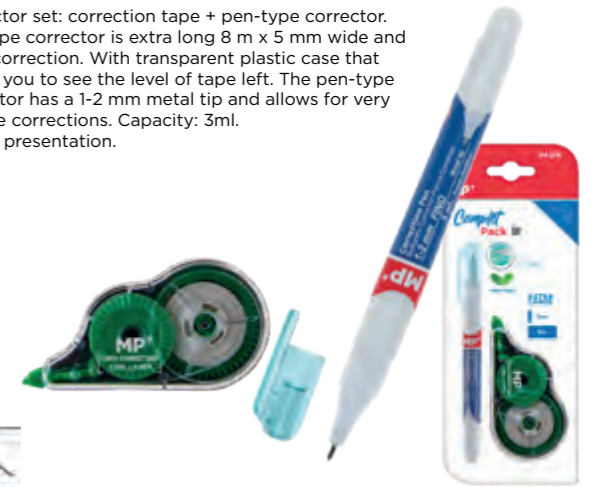

ref.	pack	box	ean
PA665	12	288	8435250905980

CORRECTION SET PA376

Corrector set: correction tape + pen-type corrector. The tape corrector is extra long 8 m x 5 mm wide and front correction. With transparent plastic case that allows you to see the level of tape left. The pen-type corrector has a 1-2 mm metal tip and allows for very precise corrections. Capacity: 3ml. Blister presentation.