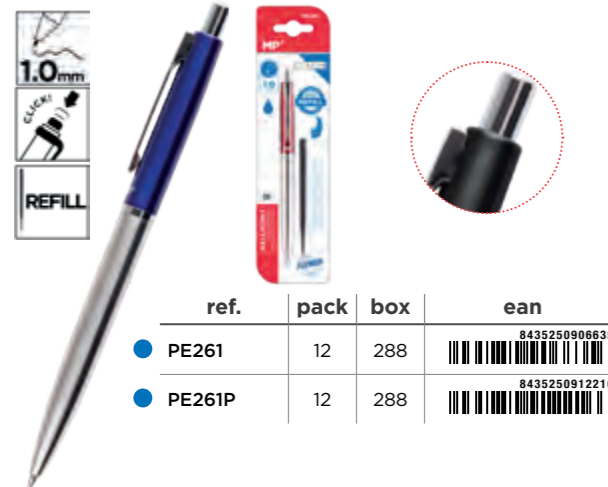

METAL BALLPOINT

Click system Retractable ballpoint pen with chromed metal body and top in the colour of the ink. With button and clip for fastening. Includes a refill. 1 mm tip. Blue ink.

	ref.	pack	box	ean
●	PE261	12	288	8435250906635
●	PE261P	12	288	8435250912216