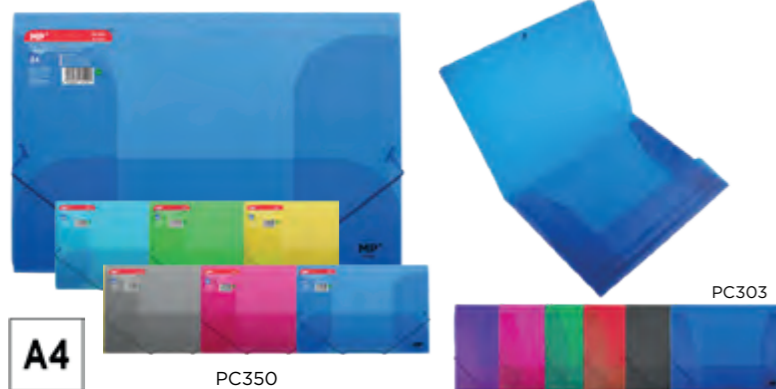

ref.	pack	box	ean
PC303	24	96	8435464119579
PC350	24	96	8435464131021

POLYPROPYLENE FOLDER WITH FLAPS AND ELASTIC BANDS

Folder with 3 flaps made of translucent polypropylene. Elastic bands in the colour of the folder. For A4 documents. Perfect for classifying subjects, presenting and storing documents. Folder measures: 245 x 320 mm. Assorted colours.