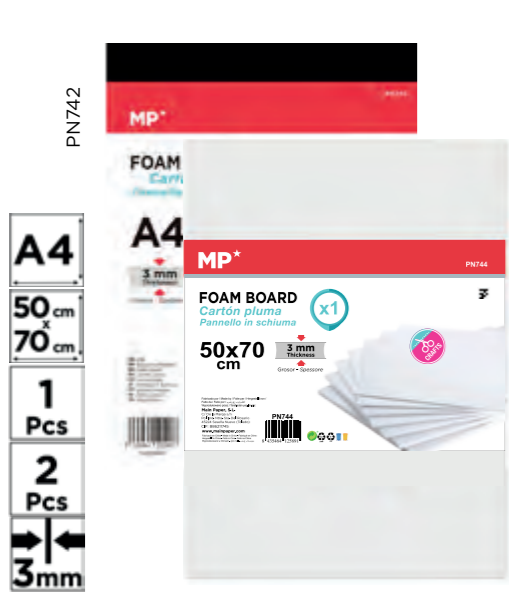

CORK BOARD FOR CRAFTS

Cork sheet for crafts. Ideal as a base for making models. It can be cut, painted, nailed, glued, etc.

PM803

ref.	size	pack	box	ean
PM803	20 x 30 cm	12	144	8435250947522
PM804	30 x 40 cm	12	72	8435250947539
PM805	40 x 60 cm	12	60	8435250951284