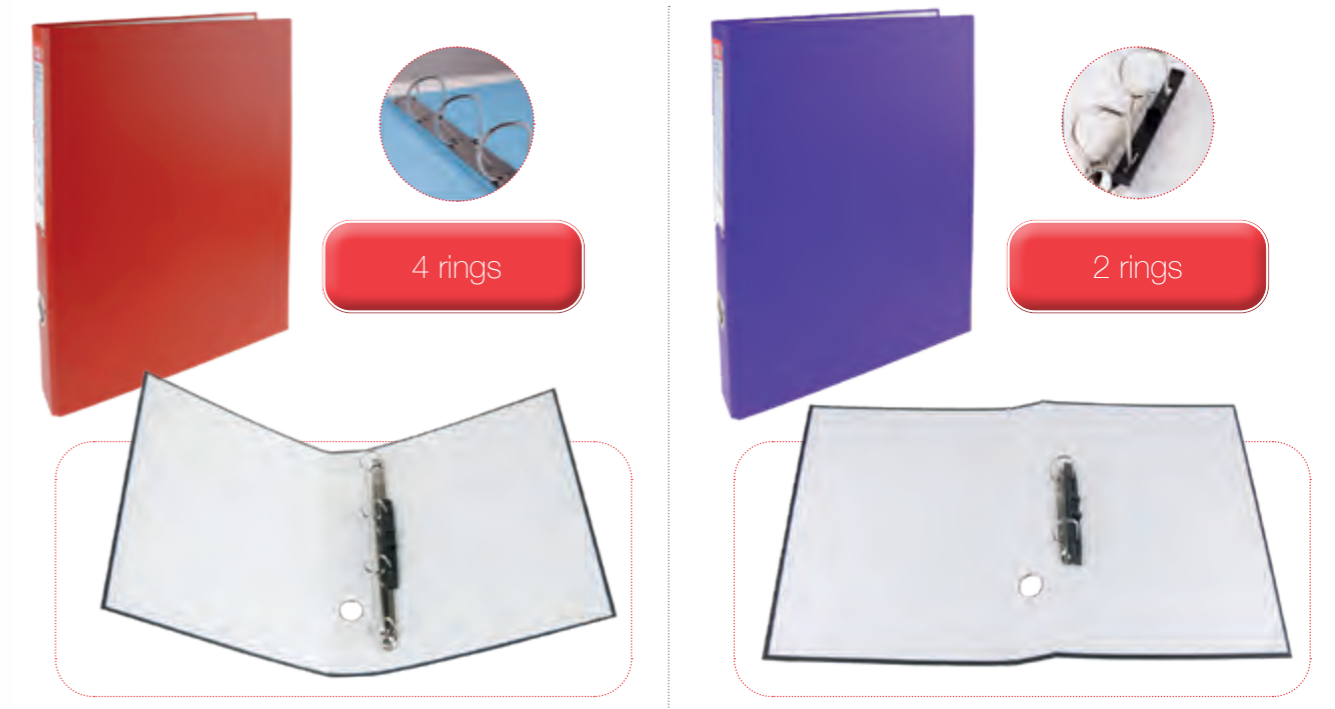

ref.	pack	box	ean	
PC140	12	12	8435250915781	
● PC140-01	6	12	8435250969432	
● PC140-02	6	12	8435250969449	
● PC140-03	6	12	8435250969456	
● PC140-04	6	12	8435250969463	
● PC140-05	6	12	8435250969470	
● PC140-06	6	12	8435250969487	
● PC140-07	6	12	8435250969494	
○ PC140-08	6	12	8435250969500	
● PC140-09	6	12	8435250969517	
● PC140-10	6	12	8435250969524	
● PC140-12	6	12	8435250969531	
● PC140-13	6	12	8435250969548	
● PC140-15	6	12	8435250969555	

ref.	pack	box	ean	
PC141	12	12	8435250915798	
● PC141-01	6	12	8435250969302	
● PC141-02	6	12	8435250969319	
● PC141-03	6	12	8435250969326	
● PC141-04	6	12	8435250969333	
● PC141-05	6	12	8435250969340	
● PC141-06	6	12	8435250969357	
● PC141-07	6	12	8435250969364	
○ PC141-08	6	12	8435250969371	
● PC141-09	6	12	8435250969388	
● PC141-10	6	12	8435250969395	
● PC141-12	6	12	8435250969401	
● PC141-13	6	12	8435250969418	
● PC141-15	6	12	8435250969425