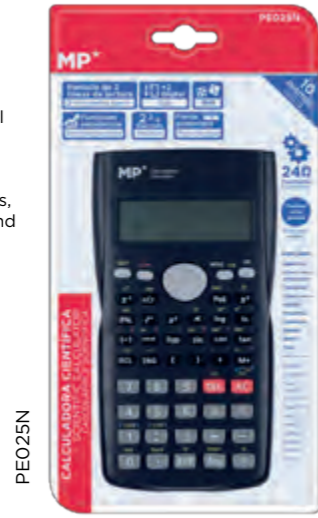

SCIENTIFIC CALCULATOR

Scientific calculator. 10 + 2 digits. 2-line reading display. 240 functions. Statistical functions. Fractions. RND. Indicated for: Engineering, Computer Science, Topography, Trigonometry, Calculus, Statistics, Geometry, Biology, Chemistry and Physics. Power: 1 button battery included. With protective cap. Blister presentation. Measurements: 85 x 155 mm. Assorted colours.

240 functions