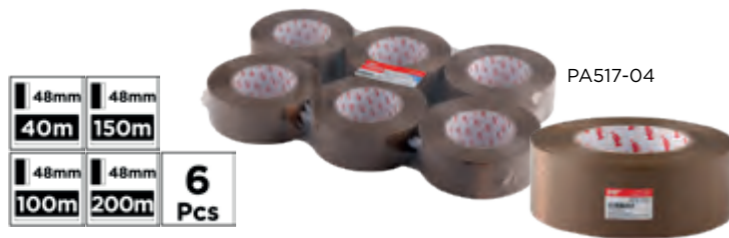

ADHESIVE SEAL

ADHESIVE SEAL BROWN 48 mm

Brown packing tape. Great adhesion to paper and cardboard. Pack of 6 units. Brown packing tape. Great adhesion to paper and cardboard. Pack of 6 units.

ref.	m.	pack	box	ean
PA517-01	40	6	72	8435250906253
PA517-02	100	6	72	8435250906260
PA517-03	150	6	36	8435250906277
PA517-04	200	6	36	8435250906284