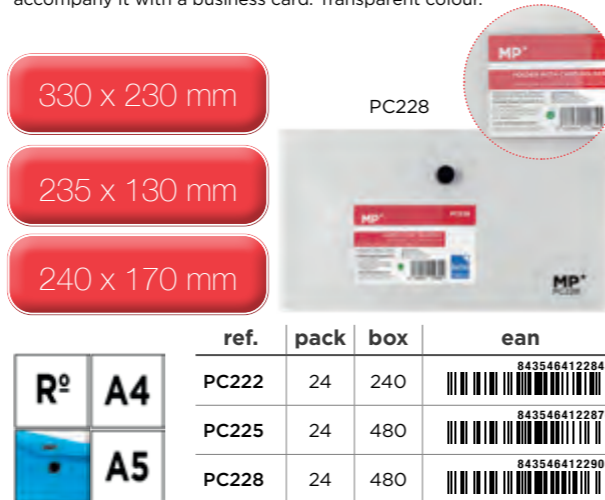

POLYPROPYLENE ENVELOPE FOLDER WITH BUTTON AND CARD

Envelope folder made of translucent polypropylene with button closure. It includes a card holder on the cover to personalize, which makes it perfect to carry presentations and documents and accompany it with a business card. Transparent colour.

330 x 230 mm

235 x 130 mm

240 x 170 mm

ref.	pack	box	ean
PC222	24	240	8435464122845
PC225	24	480	8435464122876
PC228	24	480	8435464122906

WITH BUTTON/TRANSLUCENT POLYPROPYLENE

POLYPROPYLENE ENVELOPE FOLDER WITH BUTTON

Envelope folder made of translucent polypropylene with button closure. Perfect for carrying presentations and keeping documents tidy. For A4 documents. 6 assorted transparent colours.

450 x 320 mm

330 x 230 mm

245 x 180 mm

240 x 125 mm