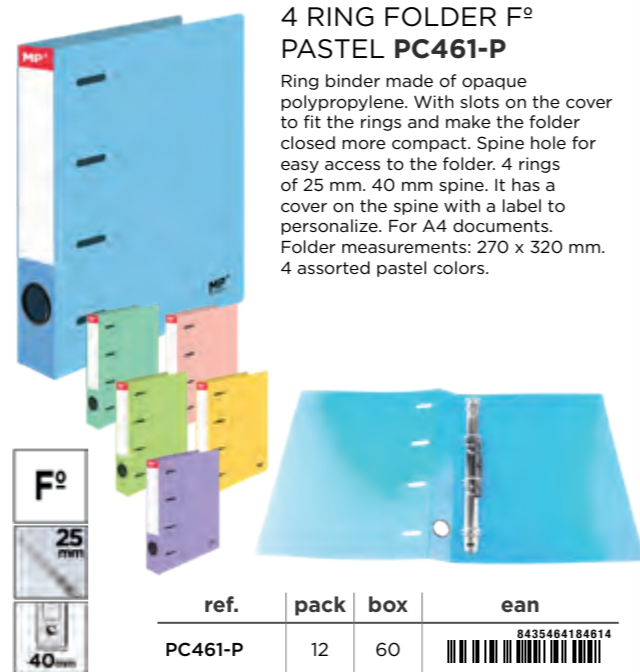

OPAQUE POLYPROPYLENE

4 RING FOLDER F° PASTEL PC461-P

Ring binder made of opaque polypropylene. With slots on the cover to fit the rings and make the folder closed more compact. Spine hole for easy access to the folder. 4 rings of 25 mm. 40 mm spine. It has a cover on the spine with a label to personalize. For A4 documents. Folder measurements: 270 x 320 mm. 4 assorted pastel colors.

ref.	pack	box	ean
PC461-P	12	60	8435464184614

POLYPROPYLENE RING BINDER PC463

Mixed ring binder. Made of opaque polypropylene. With 4 rings of 25 mm. 35 mm spine. Includes a plastic presser to hold documents better. Edges trimmed with black fabric for better protection and rubberised closure in the same colour as the folder. For A4 documents. Sizes: 275 x 325 mm. 6 assorted colours: dark blue, light blue, green, fuchsia, orange and yellow.