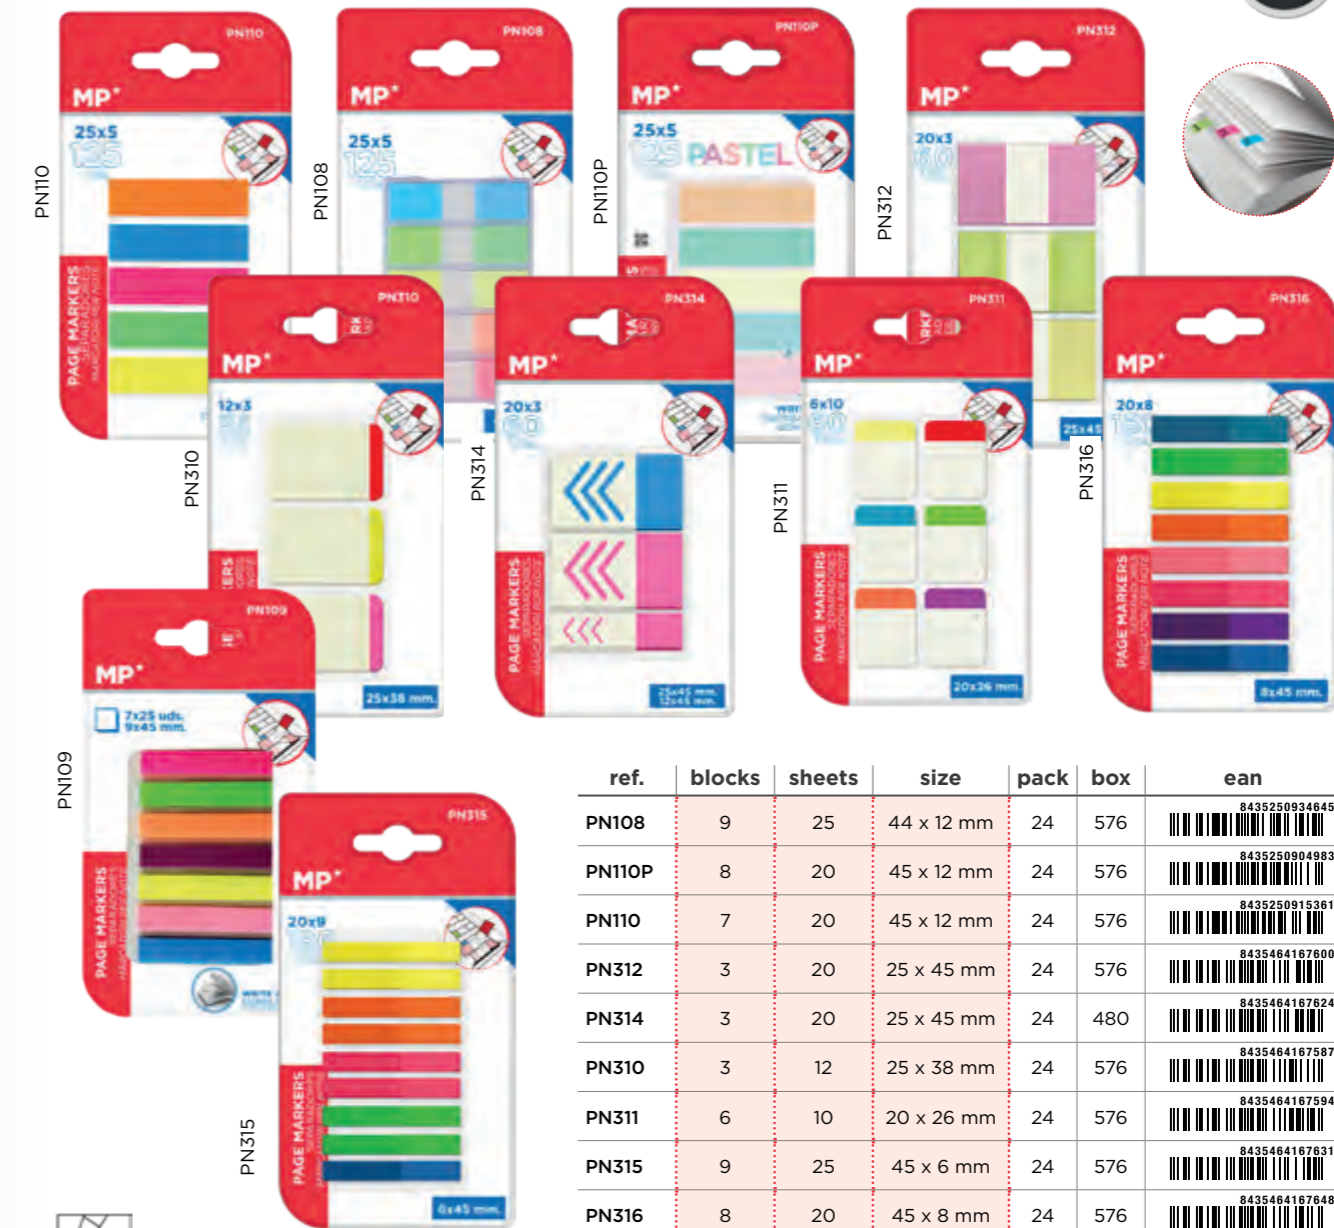

REPOSITIONABLE ADHESIVE INDEX

Repositionable adhesive index. Assorted pastel/fluor colours. Blister presentation.

ref.	blocks	sheets	size	pack	box	ean
PN108	9	25	44 x 12 mm	24	576	8435250934645
PN110P	8	20	45 x 12 mm	24	576	8435250904983
PN110	7	20	45 x 12 mm	24	576	8435250915361
PN312	3	20	25 x 45 mm	24	576	8435464167600
PN314	3	20	25 x 45 mm	24	480	8435464167624
PN310	3	12	25 x 38 mm	24	576	8435464167587
PN311	6	10	20 x 26 mm	24	576	8435464167594
PN315	9	25	45 x 6 mm	24	576	8435464167631
PN316	8	20	45 x 8 mm	24	576	8435464167648
PN109	7	20	45 x 9 mm	24	576	8435250934638