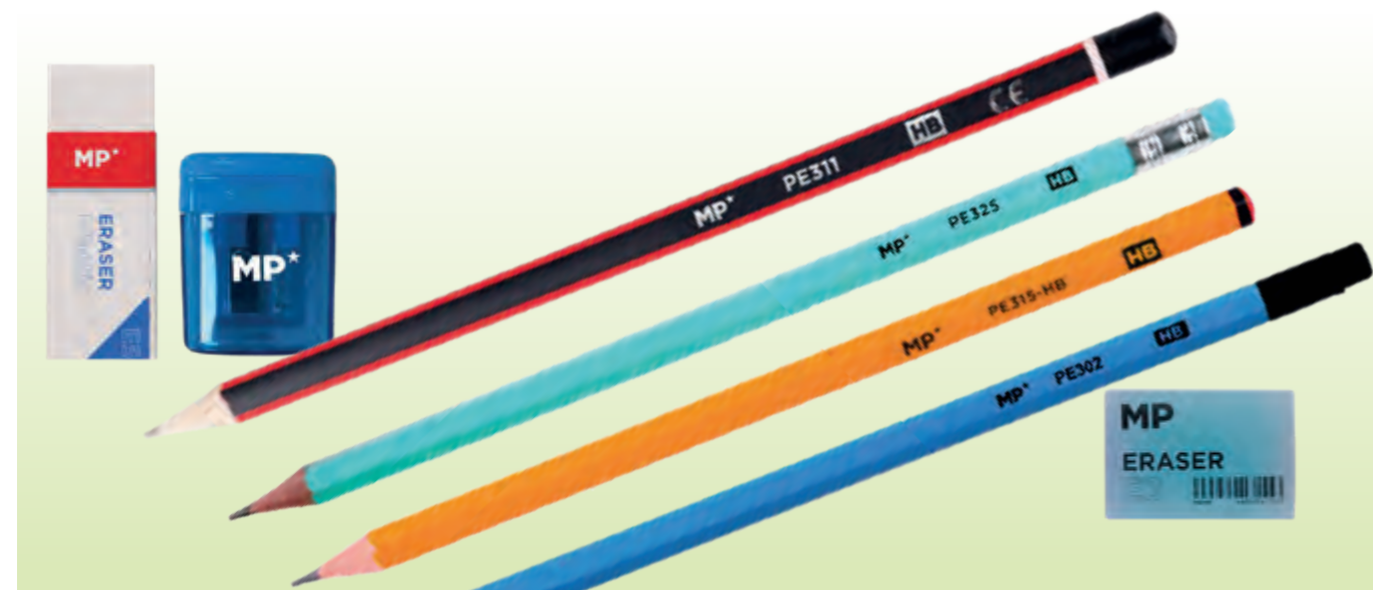

PERMANENTS

CD/DVD PERMANENT MARKER

CD marker with plastic body and cap with clip in the color of the ink. Non-toxic permanent indelible ink ideal for marking CDs, DVDs, acetates and almost all surfaces. 0.4/1.0 mm tip. Size 140 mm.