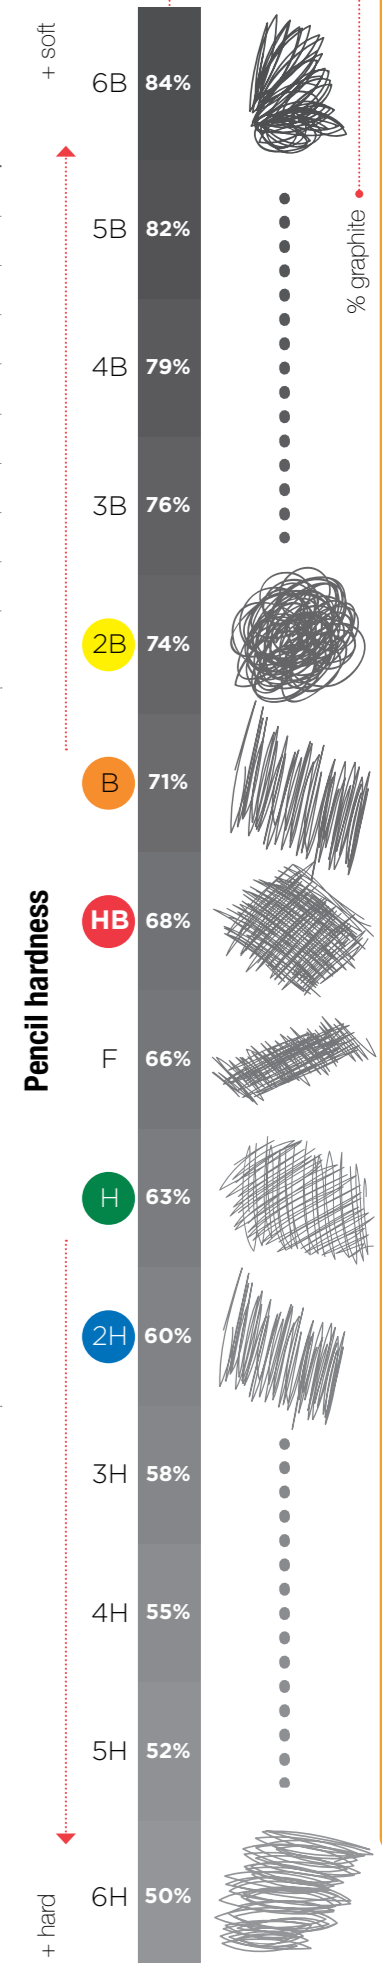

GRAPHITE PENCIL
HB PE338

Graphite pencil with black wooden body. Ergonomic triangular design, for greater comfort when holding it. Black varnished body with pastel coloured grooves. HB lead (medium) of great resistance to shocks and sharpening. Size 175 mm. Blister of 4 units.

ref.	pack	box	ean
PE338	24	288	8435250904594