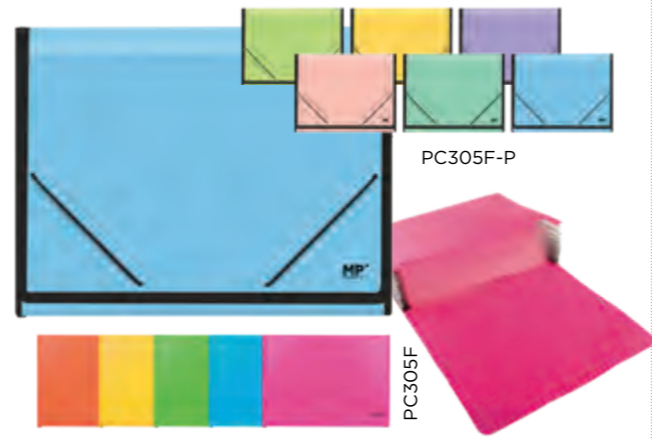

A4 12	ref.	pack	box	ean
	PC305F	12	24	8435250970957
	PC305F-P	12	24	8435464184591

POLYPROPYLENE EXPANDING FOLDER WITH OVERFLAP AND ELASTIC BAND PC325F

Expanding file folder made of two-tone polypropylene: color flap with wave design and white back. Edges trimmed in fabric in the color of the flap for greater protection. Elastic bands in the colour of the flap. 12 departments in transparent polypropylene with space for labeling. For A4 documents. Folder measures: 245 x 320 mm. 6 assorted colours: green, blue, purple, black, red and fuchsia.