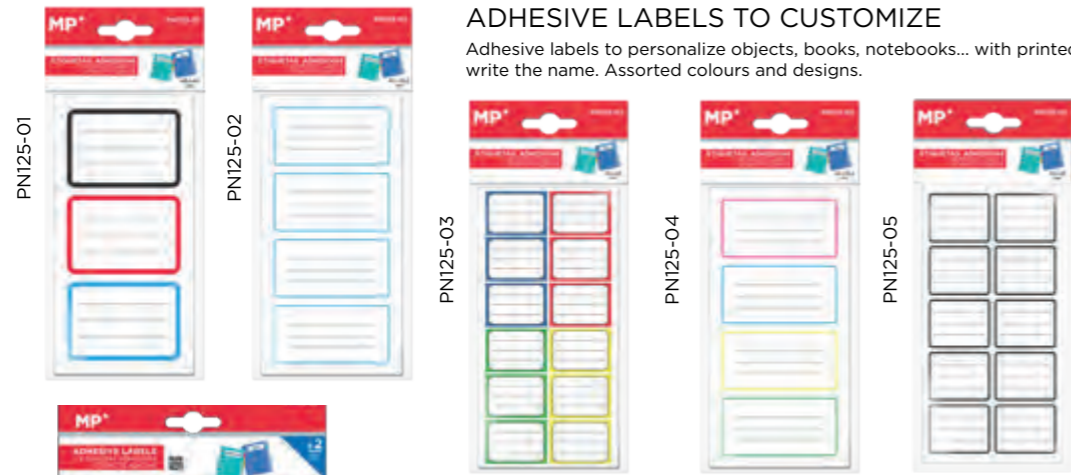

TO CUSTOMIZE

ADHESIVE LABELS TO CUSTOMIZE

Adhesive labels to personalize objects, books, notebooks... with printed lines to write the name. Assorted colours and designs.

ref.	size	sheets	pack	box	ean
PN125-01	65 x 45 mm	1	24	576	8435464155058
PN125-02	65 x 32,5 mm	1	24	576	8435464155065
PN125-03	35 x 25 mm	1	24	576	8435464155072
PN125-04	65 x 32,6 mm	1	24	576	8435464155089
PN125-05	35 x 25 mm	1	24	576	8435464155096
PN125-86	65 x 32 mm	2	24	576	8435250914302
PN125-87	65 x 32 mm	2	24	576	8435250914319

CUSTOMIZABLE ADHESIVE LABELS

Adhesive labels with assorted designs and colours. They are perfect for the little ones to learn in a didactic and creative way, to decorate and to mark their books and school material. Vivid colors. Blister of 2 sheets.