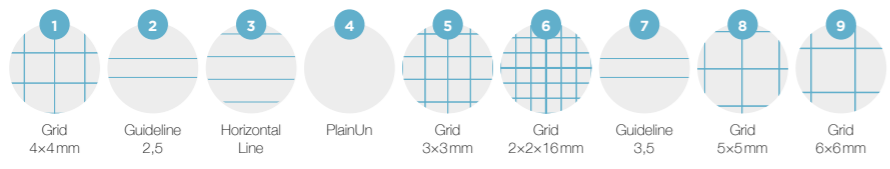

PAPER PRODUCTS

CARDBOARD COVER

SPIRAL/STAPLED NOTEBOOK SOFT CARDBOARD COVER 60 g/m²
Notebook with soft cardboard cover. 60 g/m² paper. Assorted cover colours.