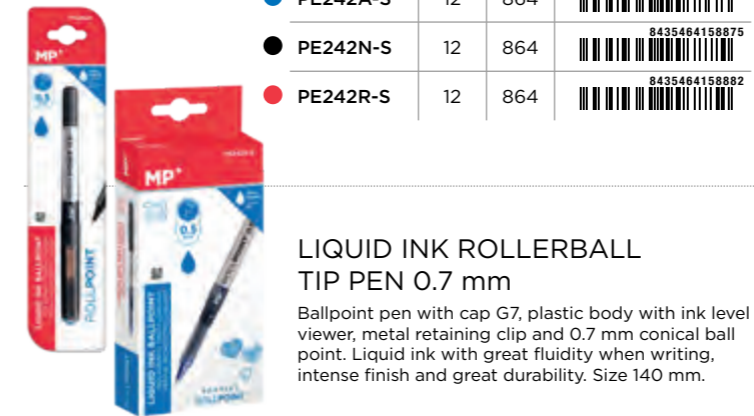

LIQUID INK ROLLERBALL TIP PEN 0.7 mm

Ballpoint pen with cap G7, plastic body with ink level viewer, metal retaining clip and 0.7 mm conical ball point. Liquid ink with great fluidity when writing, intense finish and great durability. Size 140 mm.