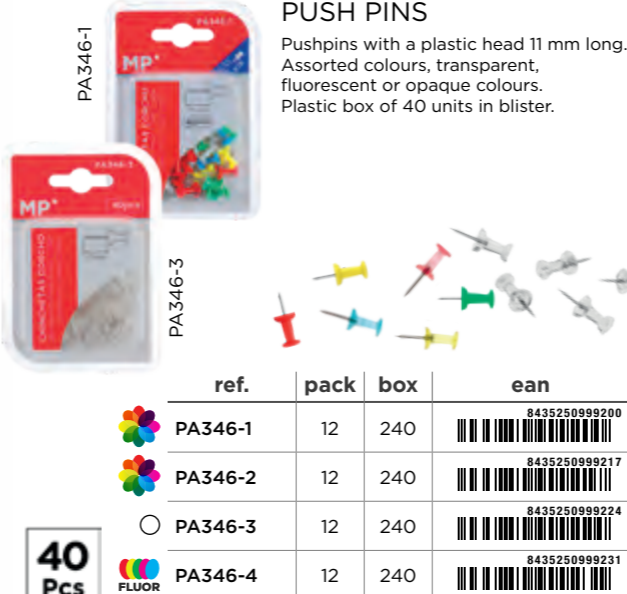

DRAWING PIN

PUSH PINS

Pushpins with a plastic head 11 mm long. Assorted colours, transparent, fluorescent or opaque colours. Plastic box of 40 units in blister.

ref.	pack	box	ean
PA346-1	12	240	8435250999200
PA346-2	12	240	8435250999217
PA346-3	12	240	8435250999224
PA346-4	12	240	8435250999231