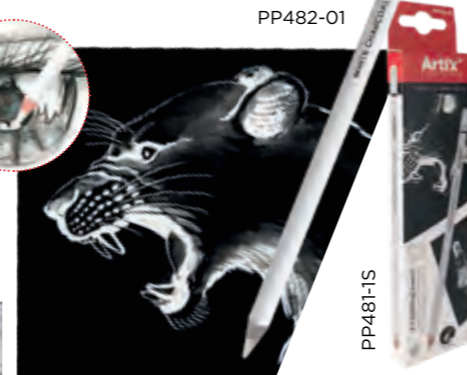

WHITE CHARCOAL PENCIL

Special charcoal pencil to illuminate sketches, sketches and artistic drawings in general. Ideal for dark colored papers or black papers and cardboard, achieving a perfect highlight on a black background. Size: 175mm.

PP482-01

2 Pcs
12 Pcs

PP481-1S

ref.	u.	pack	box	ean
PP842-01	2	12	432	8435250919734
PP841-1S	12	12	864	8435250919741

ERASERS FOR FINE ARTS
PG134

Erasers of different shapes and hardness to use in different drawing techniques. Includes one soft, one medium, one hard and one black rubber. The softest ones are perfect for shading and blurring and the hardest ones for more intense strokes. Blister of 4 assorted units.