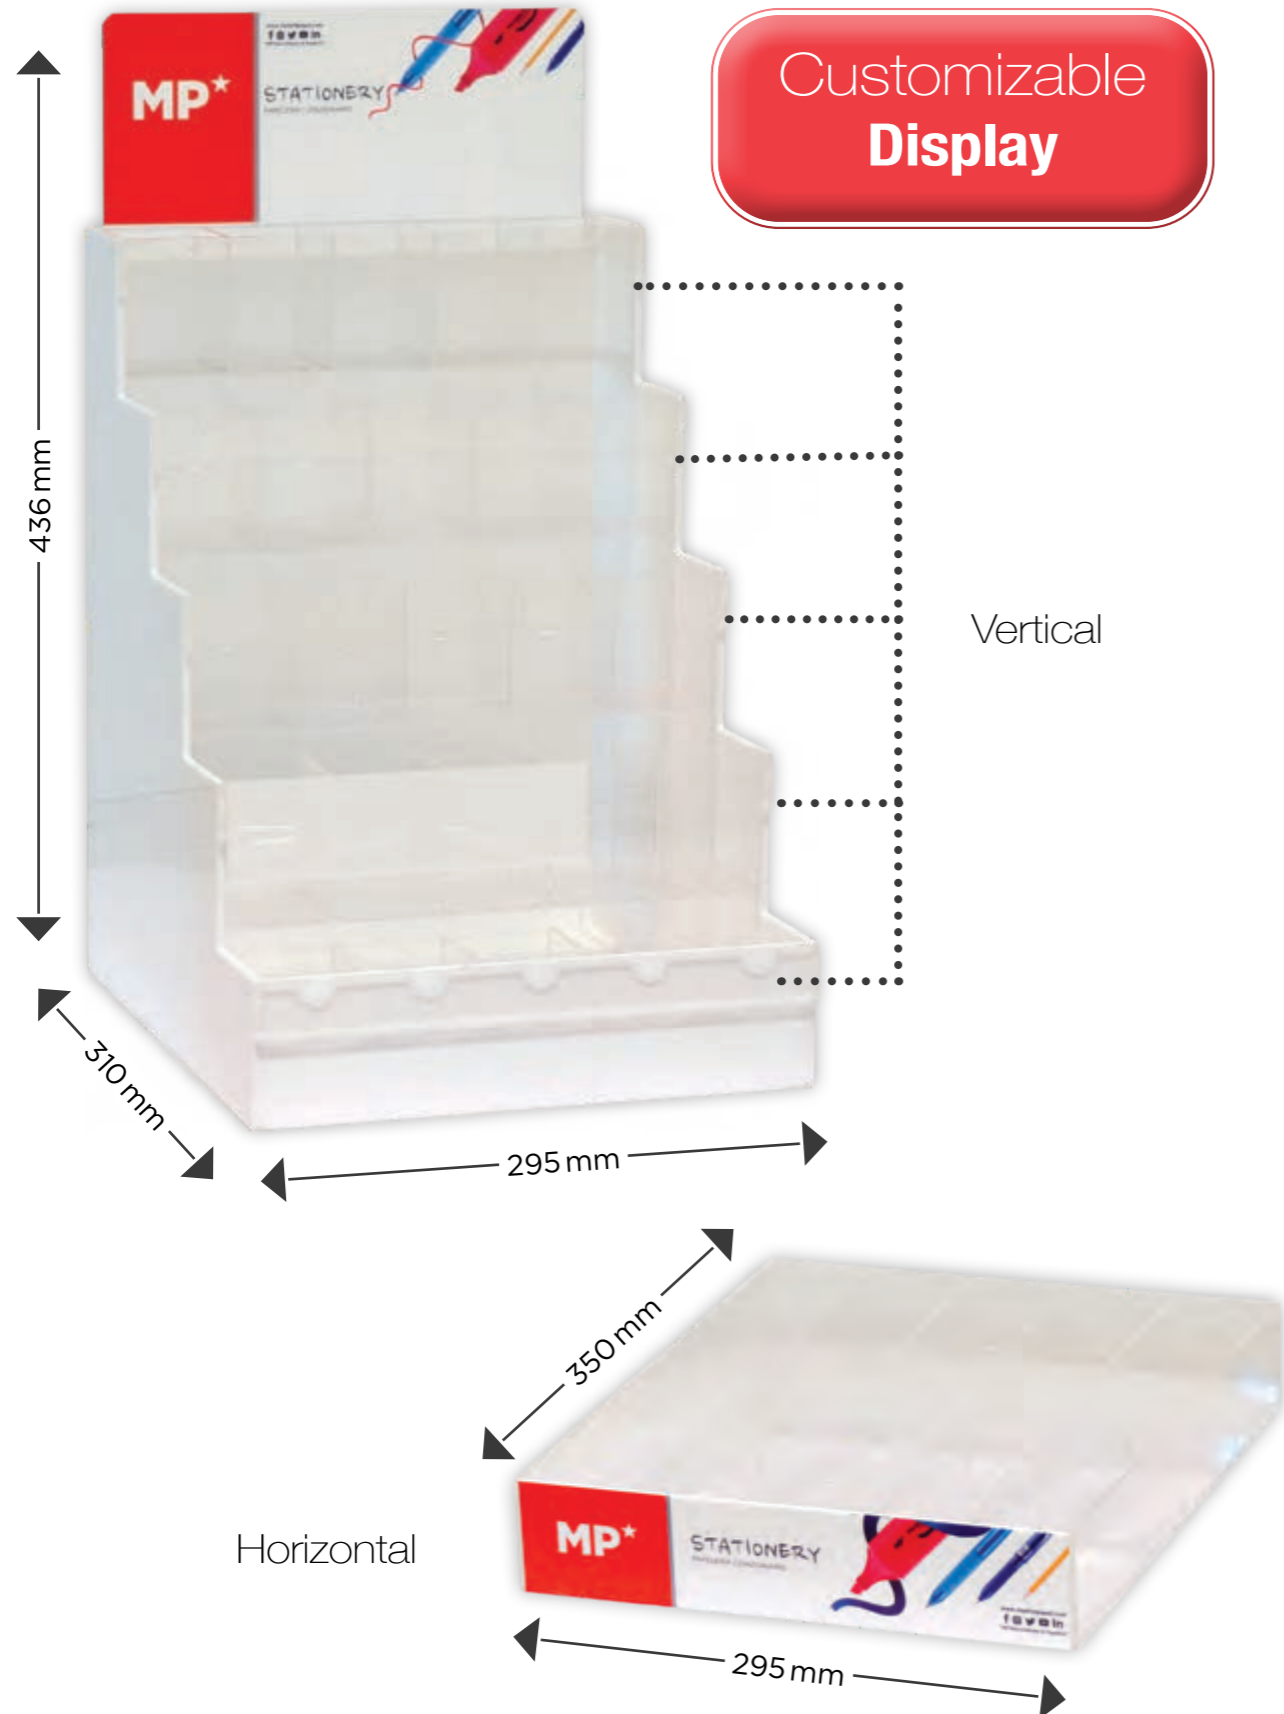

OUR EXHIBITORS*

More than **500** units in very little space

Customizable Display

Vertical

Horizontal

*You ask to our specialists for the availability of the product.

220 x 330 x 360 mm

CARDBOARD HIGHLIGHTER DISPLAY EX032

Display of 120 fluorescent markers made of cardboard. It consists of: 4 pcs. from ref.: PE534AC-S; 10 pcs. ref.: PE534AF-S; 35 pcs. ref.: PE534AM-S; 5 pcs. ref.: PE534GC-S; 5 pcs. ref.: PE534MF-S; 4 pcs. ref.: PE534MO-S; 5 pcs. ref.: PE534NC-S; 10 pcs. ref.: PE534NF-S; 10 pcs. ref.: PE534RF-S; 5 pcs. ref.: PE534RO-S; 4 pcs. ref.: PE534TQ-S; 5 pcs. ref.: PE534VA-S; 4 pcs. ref.: PE534VC-S; 10 pcs. ref.: PE534VF-S and 4 pcs. PE534VL-S. Measurements: 22 x 33 x 36 cm. Display measures: 220 x 330 x 360 mm.