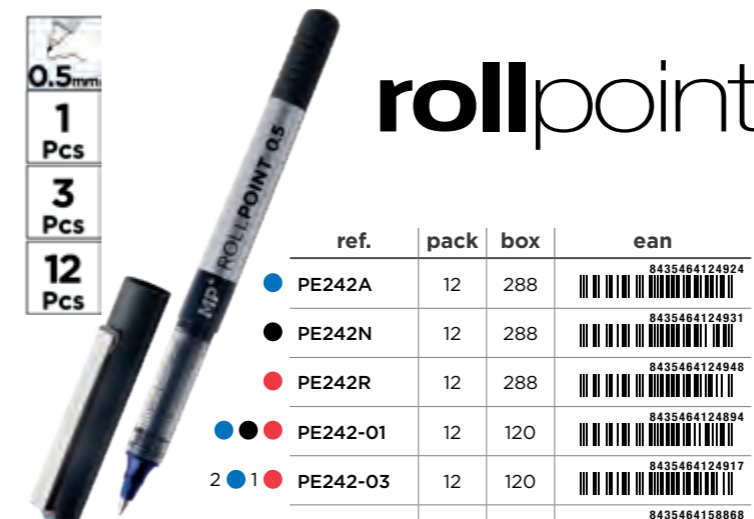

0.5mm
1 Pcs
3 Pcs
12 Pcs

rollpoint

	ref.	pack	box	ean
●	PE242A	12	288	8435464124924
●	PE242N	12	288	8435464124931
●	PE242R	12	288	8435464124948
● ● ●	PE242-01	12	120	8435464124994
2 ● 1 ●	PE242-03	12	120	8435464124917
●	PE242A-S	12	864	8435464158868
●	PE242N-S	12	864	8435464158875
●	PE242R-S	12	864	8435464158882