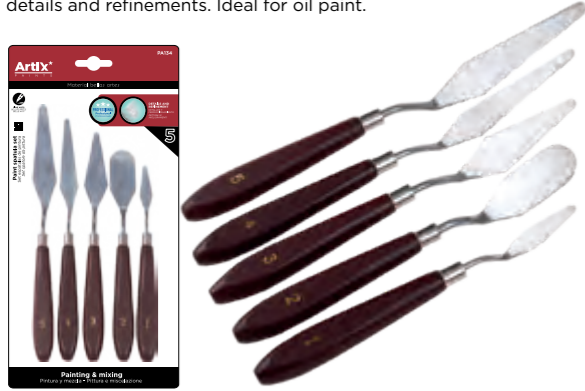

ref.	size	pack	box	ean
PP412	13 x 13 cm	6	24	8435250987495

METAL/WOODEN SPATULAS FOR PAINTING PA134

Professional painting spatula to apply oil and mixed techniques. Set of 5 pieces with wooden handle and metal spatula, with measurements from No. 1 to No. 5 to be able to apply different details and refinements. Ideal for oil paint.