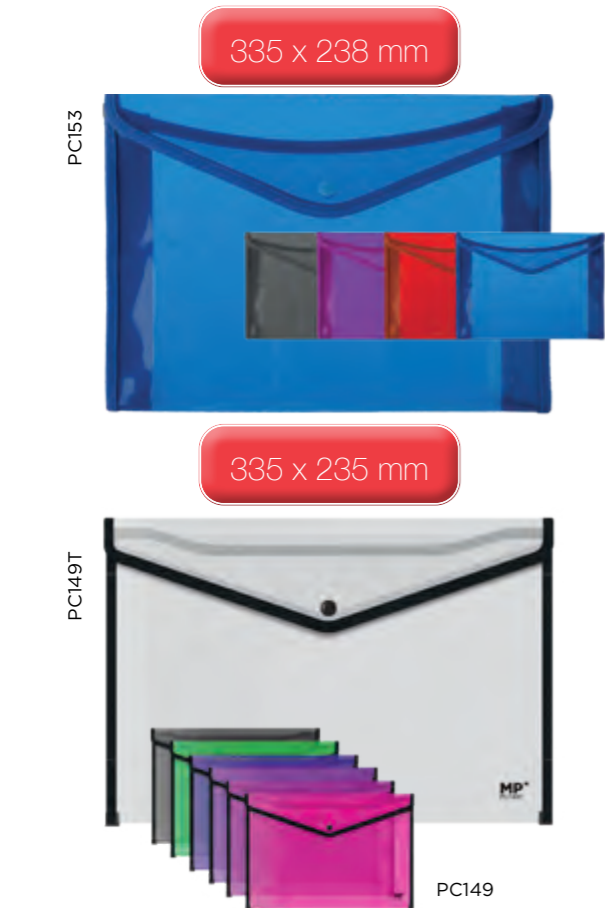

ref.	pack	box	ean
PC153	12	72	8435250934836
PC149	24	144	8435250937806
PC149T	24	144	8435250998001

POLYPROPYLENE ENVELOPE FOLDER WITH BUTTON AND MULTIPUNCHED

Envelope folder made of translucent polypropylene with button closure. Its spine is multi-drilled, which allows it to be filed in ring binders, very useful for attaching documentation. For A4 documents. Measurements: 330 x 250 mm. Transparent or assorted colours.