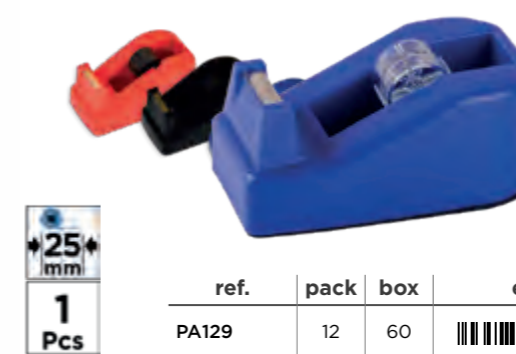

SMALL DESKTOP ADHESIVE TAPE DISPENSER

Desktop adhesive tape dispenser. It holds well to the table thanks to its weight, so the tape can be easily cut with one hand. Rounded and compact design. Measurements: 120 x 50 mm. Available in 3 assorted colors.

ref.	pack	box	ean
PA129	12	60	8435250916245