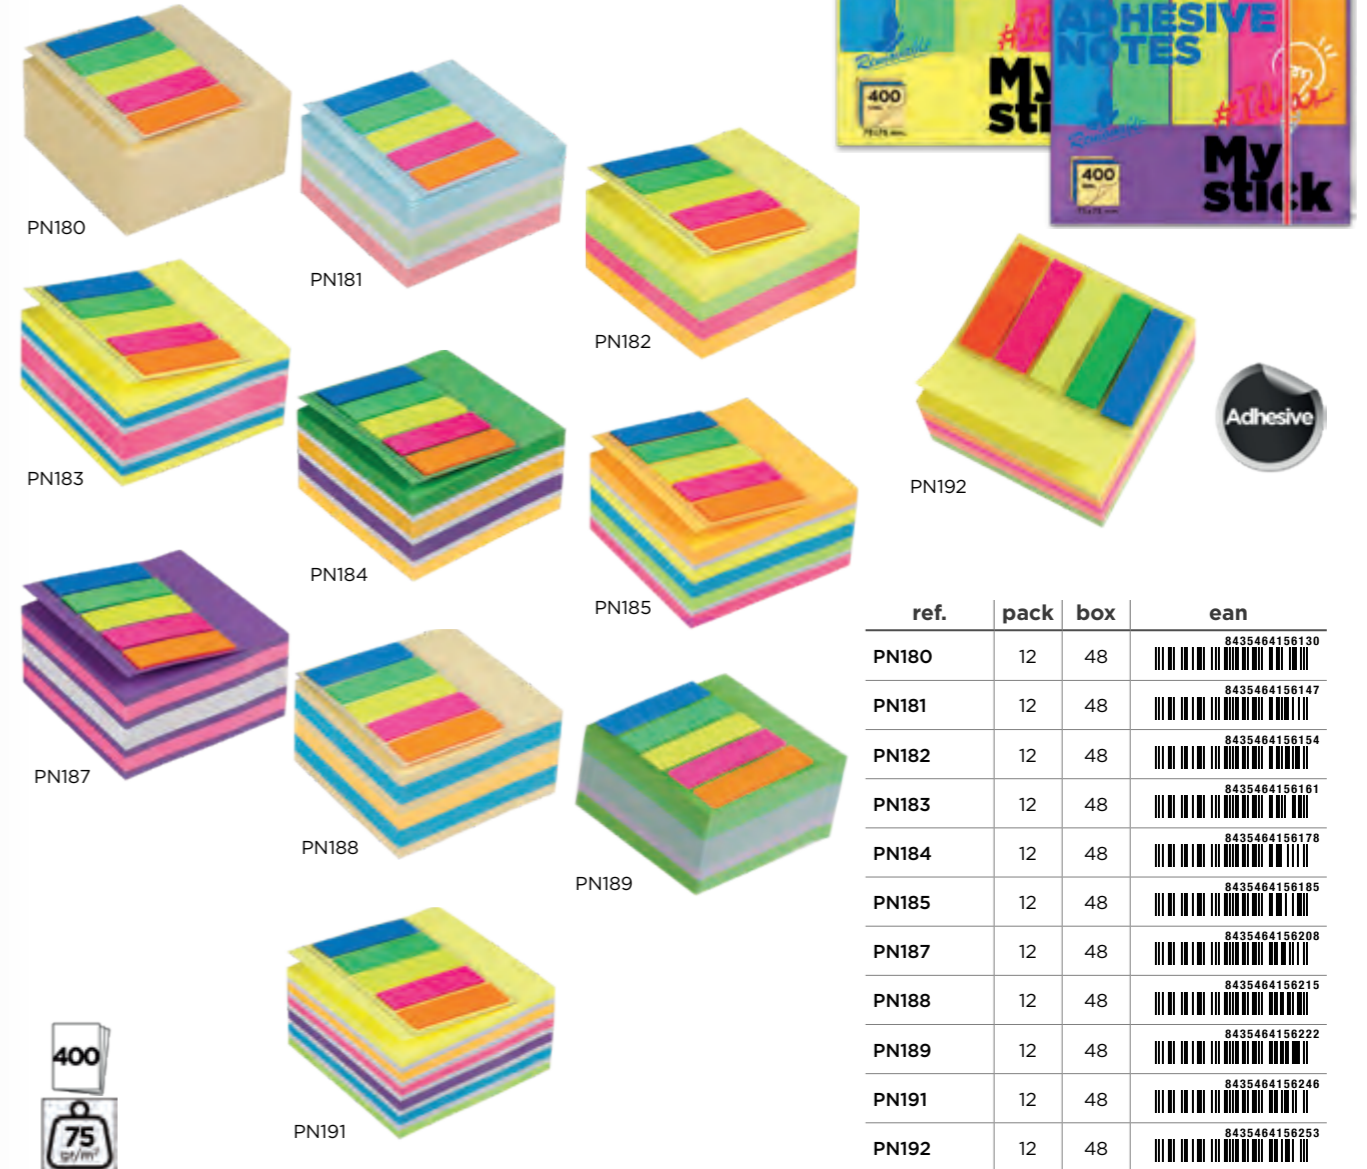

ref.	pack	box	ean
PN180	12	48	8435464156130
PN181	12	48	8435464156147
PN182	12	48	8435464156154
PN183	12	48	8435464156161
PN184	12	48	8435464156178
PN185	12	48	8435464156185
PN187	12	48	8435464156208
PN188	12	48	8435464156215
PN189	12	48	8435464156222
PN191	12	48	8435464156246
PN192	12	48	8435464156253