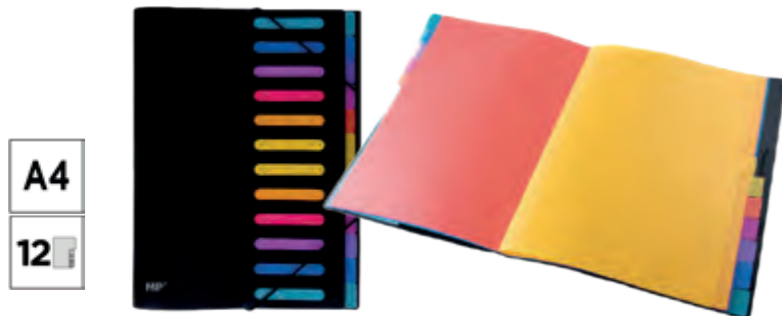

A4
12

CARDBOARD CLASSIFIER FOLDER A4 WITH ELASTIC BANDS PC496

Lined cardboard folder. 0.45 mm thick. Black elastic closure. For A4 and F^o documents. 12 coloured cardboard dividers. Folder measurements: 170 x 240 mm.

ref.	pack	box	ean
PC496	12	36	8435250942893

FOLDER WITH FLAP AND ELASTIC BANDS F^o

Project folder made of lined cardboard with rubber band closure. With 3 flaps. For F^o and A4 documents. 30/50 mm spine. Assorted colours.