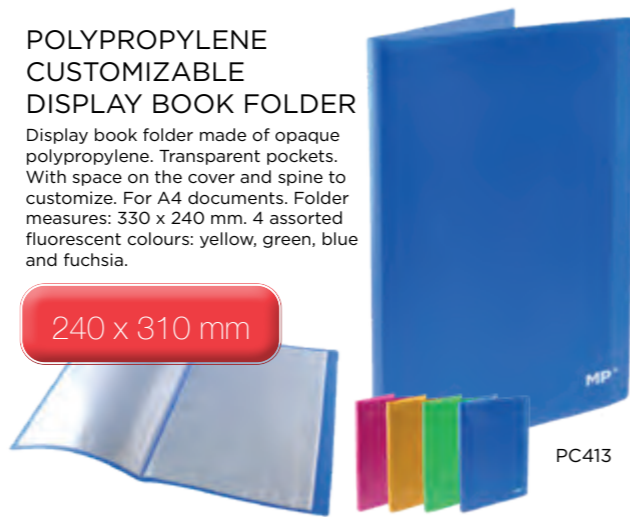

ref.	sleeves	pack	box	ean
PC311P	10	24	96	8435250917198
PC312P	20	24	96	8435250917204
PC313P	30	24	48	8435250907458

A4

POLYPROPYLENE CUSTOMIZABLE DISPLAY BOOK FOLDER

Display book folder made of opaque polypropylene. Transparent pockets. With space on the cover and spine to customize. For A4 documents. Folder measures: 330 x 240 mm. 4 assorted fluorescent colours: yellow, green, blue and fuchsia.