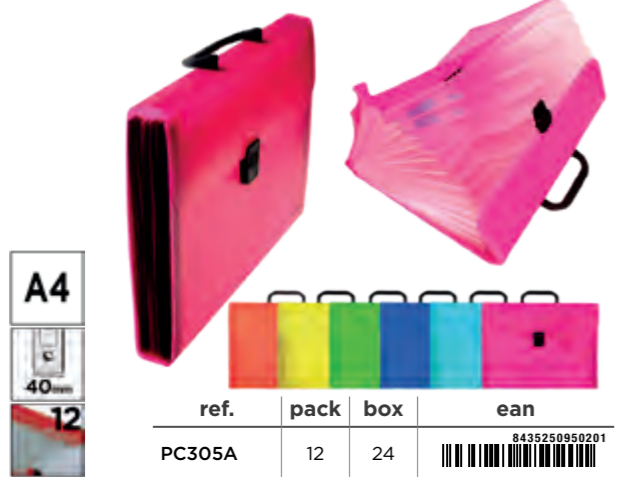

POLYPROPYLENE EXPANDING FOLDER WITH BUTTON PC305A

Expanding file folder with 12 interior departments made of opaque polypropylene. Black button closure. Briefcase with black handle to transport more easily. Folder in bright fluorescent colours and transparent polypropylene departments. For A4 documents. With 40 mm spine. Folder measures: 320 x 245 mm. 6 bright assorted fluorescent colours: yellow, fuchsia, orange, turquoise, green and blue.

A4	40mm	12			
ref.	pack	box	ean		
PC305A	12	24	8435250950201		

POLYPROPYLENE EXPANDING FOLDER CASE WITH HANDLE

Expanding file briefcase with 13 dividers made of translucent polypropylene. With black handle for easy transport and snap closure. For A4 documents. 30 mm spine. Case measurements: 245 x 320 mm. 6 assorted classic colours.