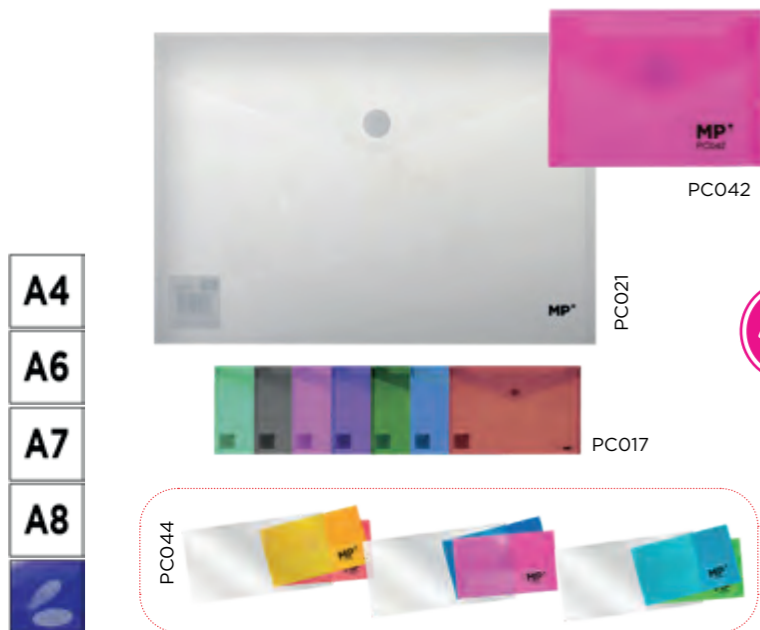

POLYPROPYLENE ENVELOPE FOLDER WITH EASY-OPEN BUTTON

Envelope folder made of translucent polypropylene. With velcro closure, open and close easily. For A4 documents. Pack of 2 units. Assorted colours.

330 x 250 mm

158 x 112 mm

105 x 62 mm

115 x 82 mm

- A4
- A6
- A7
- A8

ref.	pack	box	ean
PC021	24	240	8435250928651
PC017	24	240	8435250928736
PC023	12	288	8435250937637
PC040	12	288	8435464126171
PC041	12	288	8435464126188
PC024	12	288	8435250937844
PC043	12	288	8435464126201
PC042	12	288	8435464126195
PC028	12	288	8435250978199
PC044	12	288	8435464126218
PC045	12	288	8435464126225

POLYPROPYLENE ENVELOPE FOLDER WITH EASY OPEN BUTTO PC011

Envelope folder made of fluorescent translucent polypropylene. With velcro closure, open and close easily. For A4 documents. Measurements: 330 x 250 mm. 6 assorted fluorescent colours: yellow, fuchsia, red, turquoise, blue and green.