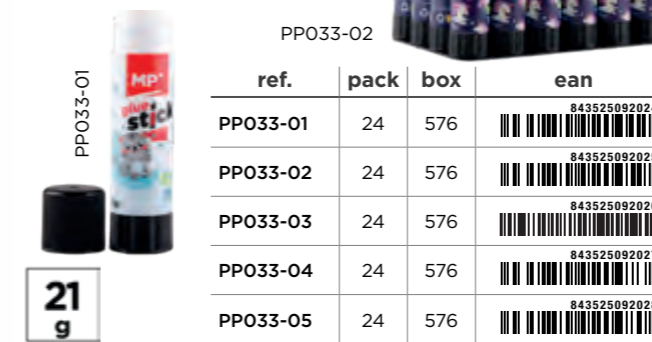

GLUE STICK 21 g

Fancy design. free adhesive. Its formula allows a great glide through the paper without leaving lumps. Paste quickly, easily and cleanly. Instant drying that does not wrinkle or dampen the paper. Suitable for childrens use. Paste all kinds of paper and cardboard. Ideal for crafts. Washable. 5 year adhesive warranty. 21 g bar with kids design.

ref.	pack	box	ean
PP033-01	24	576	8435250920242
PP033-02	24	576	8435250920259
PP033-03	24	576	8435250920266
PP033-04	24	576	8435250920273
PP033-05	24	576	8435250920280