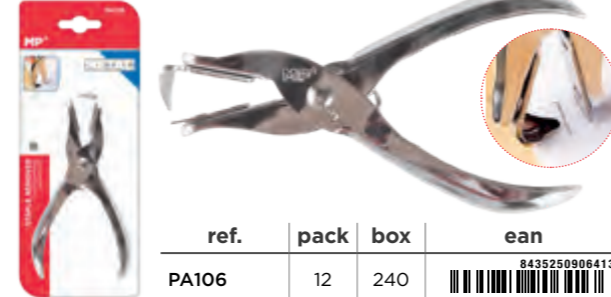

ref.	pack	box	ean
PA106	12	240	8435250906413

STAPLES

NIKEL METAL STAPLES N° 10 PA141

Staples n° 10. Made of wire. Nickel plated finish. Stapling capacity: 10 sheets. Box of 1000 staples. Blister of 3 boxes.