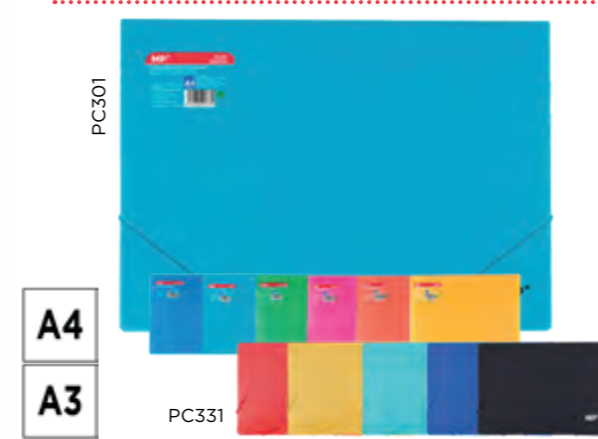

FOLDERS

OPAQUE POLYPROPYLENE

A4
A3

POLYPROPYLENE FOLDER WITH FLAPS AND ELASTIC BANDS

Folder with 3 flaps made of opaque polypropylene. Elastic bands in the color of the folder. For A4/A3 documents. Assorted colours.

ref.	size	pack	box	ean
PC301	A4 - 245 x 320 mm	24	96	8435250917839
PC331	A4 - 245 x 320 mm	24	96	8435250930975
PC333	A3 - 320 x 450 mm	12	72	8435250933747

POLYPROPYLENE FOLDER WITH FLAPS AND ELASTIC BANDS

Folder with 3 flaps made of opaque polypropylene. Elastic bands in the color of the folder. Perfect for classifying subjects, presenting and storing documents. Assorted colours.