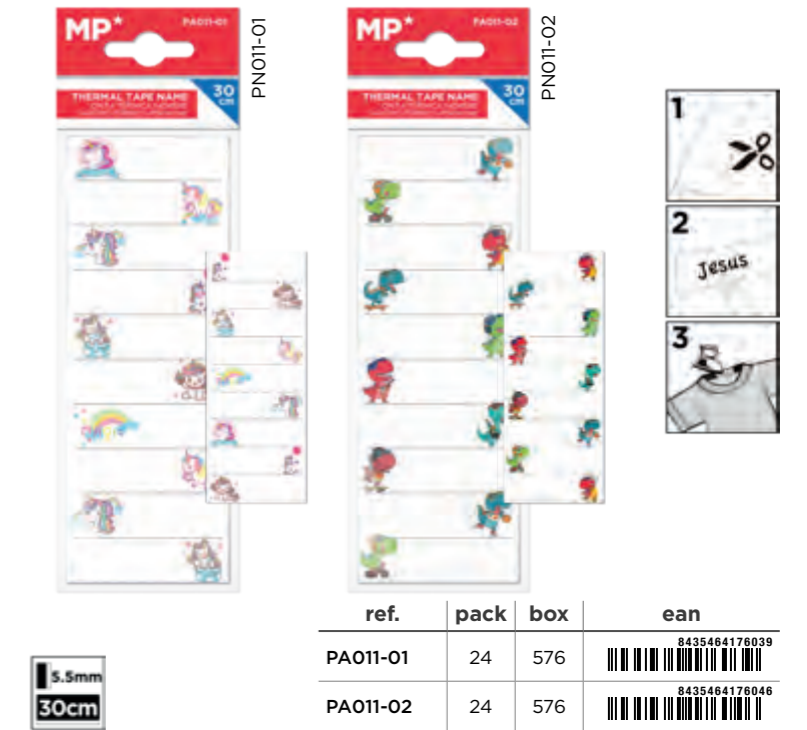

FANTASY TEXTILE RIBBON TO MARK CLOTHES

Thermal tape for clothes identification. Childrens fantasy designs ideal for marking the clothes of the little ones. It adheres easily to the garment simply by ironing it on. It can be washed at 40° and does not come off. It can be cut. Width of the tape: 5.5 cm. Blister of 10 units. Assorted designs.