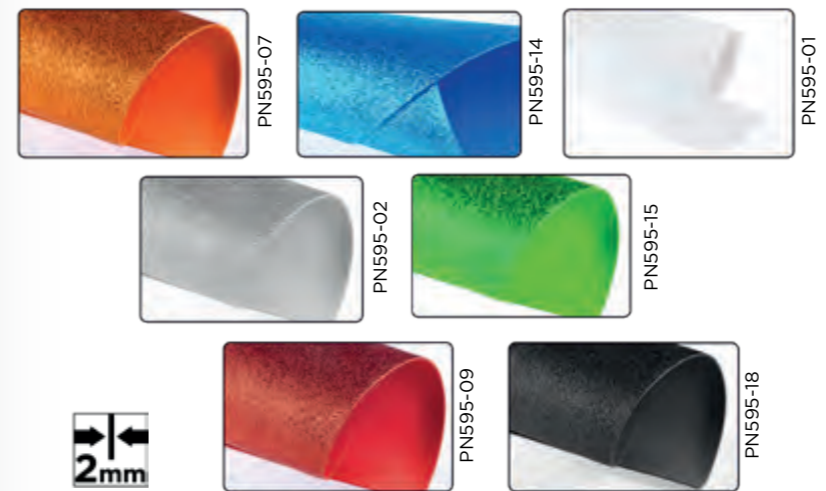

ref.	pack	box	ean
○ PN595-01	12	72	8435721012018
● PN595-02	12	72	8435721012025
● PN595-03	12	72	8435721012032
● PN595-04	12	72	8435721012049
● PN595-05	12	72	8435721012056
● PN595-06	12	72	8435721012063
● PN595-07	12	72	8435721012070
● PN595-08	12	72	8435721012087
● PN595-09	12	72	8435721012094
● PN595-10	12	72	8435721012100
● PN595-11	12	72	8435721012117
● PN595-12	12	72	8435721012124
● PN595-13	12	72	8435721012131
● PN595-14	12	72	8435721012148
● PN595-15	12	72	8435721012155
● PN595-16	12	72	8435721012162
● PN595-17	12	72	8435721012179
● PN595-18	12	72	8435721012186