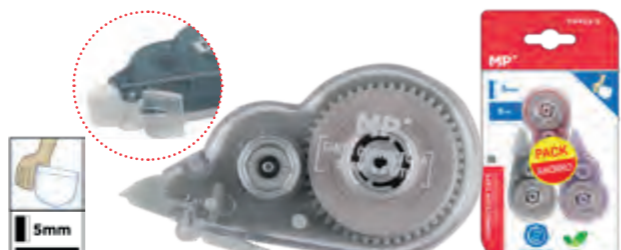

5mm 6m				
3 Pcs	ref.	pack	box	ean
	PA423-3	12	288	8435250906000

CORRECTION TAPE 5 mm x 6 m 3 Uds PA429-01

Dry correction tape. It allows writing on it instantly. Great opacity. Transparent body that allows you to see the level of tape left. Ideal for lefties and righties, since its tip rotates 180° to adapt to any posture. Glides smoothly over paper without jamming. Tape width: 5 mm. Length: 6 m. Blister of 3 units in bright colours.