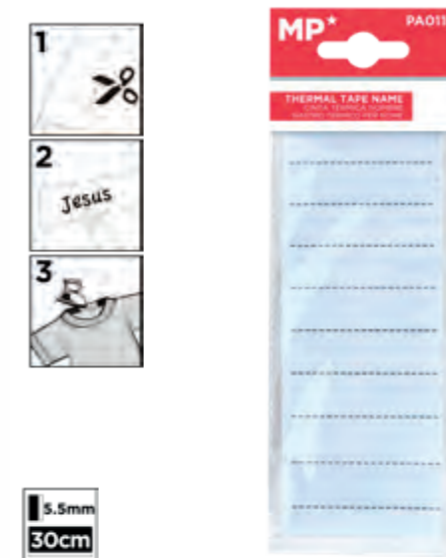

ref.	size	u.	g/m²	pack	box	ean
PS003V	220 x 110 mm	15	80	35	35	8435250928057
PS033V	220 x 110 mm	50	80	10	10	8435250966615
PS023V	220 x 110 mm	500	80	1	1	8435250964369

COLOR SELF-ADHESIVE ENVELOPES 90/80 g

Colour mailing envelope made of 90/80 g/m² paper. With straight flap and self-adhesive closure. Assorted colours: green, light blue, pink and red. Pack of 10/12 units.

ref.	size	u.	g/m²	pack	box	ean
PS005	176 x 120 mm	10	90	50	50	8435250910274
PS005-01	176 x 120 mm	10	90	1	25	8435464119210
PS005-02	176 x 120 mm	10	90	1	25	8435464119227
PS005-03	176 x 120 mm	10	90	1	25	8435464119234
PS005-04	176 x 120 mm	10	90	1	25	8435464119241
PS006-01	140 x 90 mm	12	80	1	40	8435464154198
PS006-02	140 x 90 mm	12	80	1	40	8435464154181
PS006-03	140 x 90 mm	12	80	1	40	8435464154174
PS006-04	140 x 90 mm	12	80	1	40	8435464154187

PASTEL COLOR SELF-ADHESIVE ENVELOPES

Color mailing envelope made of 80 g/m² paper. With straight flap and self-adhesive closure or wettable peak flap. Assorted pastel colours. Pack of 10/20 units.

ref.	size	u.	g/m²	pack	box	ean
PS036	176 x 120 mm	10	80	24	288	8435464156482
PS037	120 x 77 mm	10	80	24	288	8435464156499
PS038	105 x 70 mm	10	80	24	288	8435464156505
PS035	220 x 110 mm	20	80	24	288	8435464156475

TEXTILE RIBBON TO MARK CLOTHES PA011

Thermal tape for marking clothes. Ideal for marking childrens clothes. It adheres easily to the garment by simply ironing it on. It can be washed at 40° and does not peel off. Can be cut. Tape width: 5.5 cm.