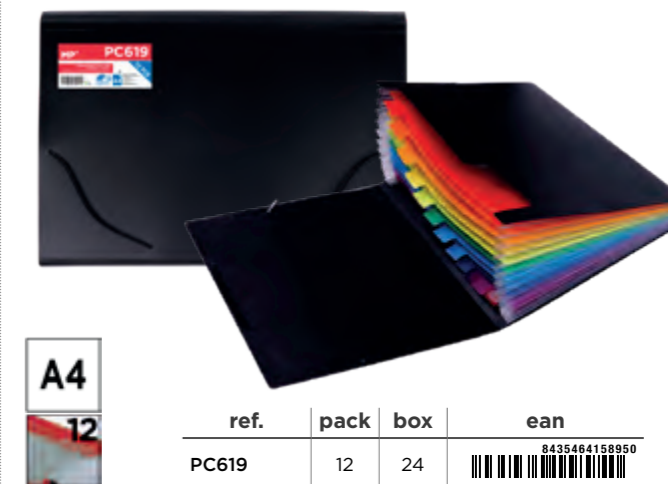

ref.	pack	box	ean
PC619	12	24	8435464158950