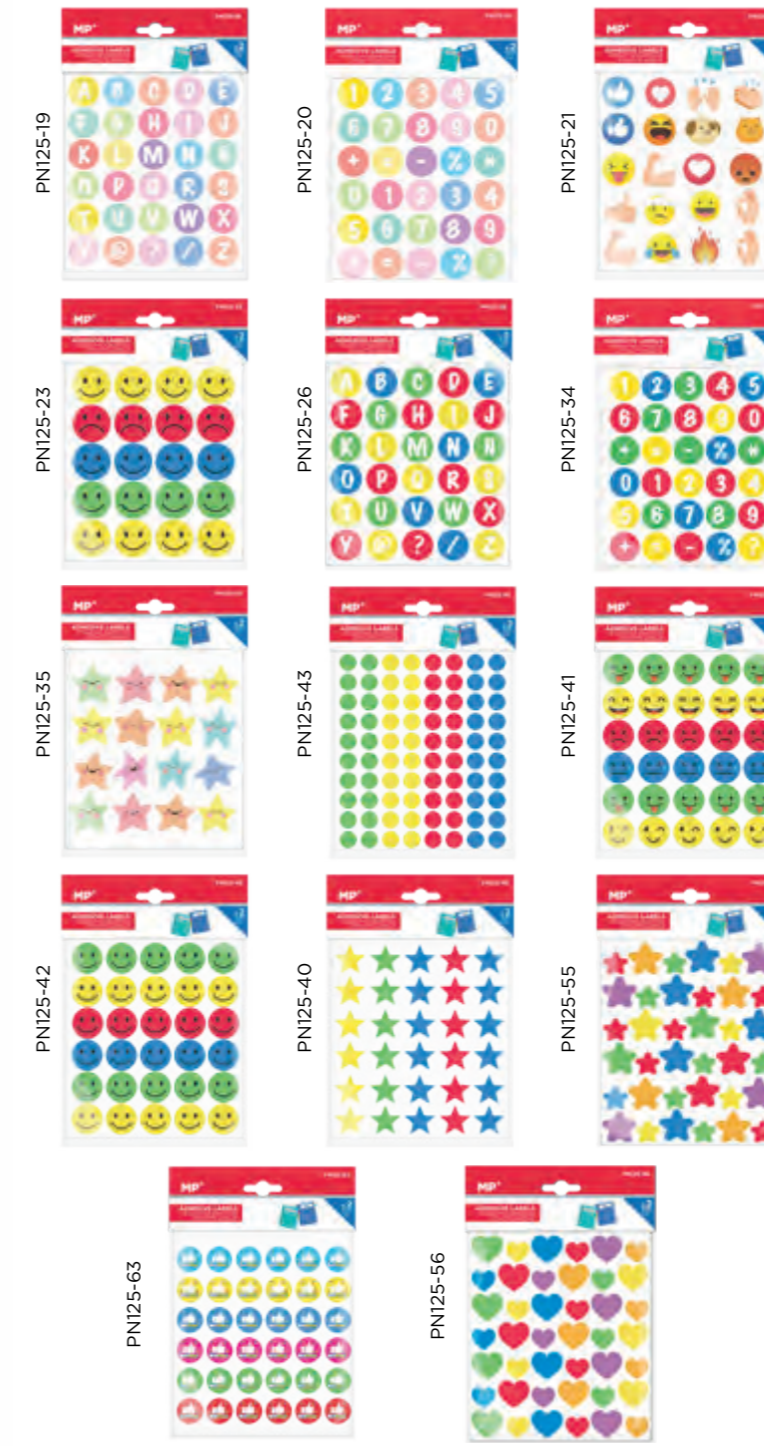

DECORATED ADHESIVES LABELS

Adhesive labels. Round shape. They are perfect for the little ones to learn in a didactic and creative way. Assorted colours.