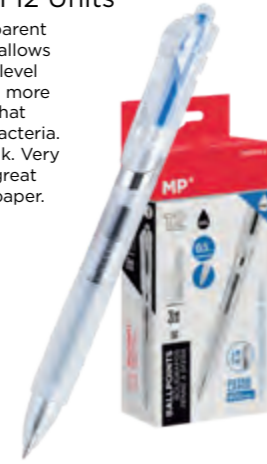

ref.	pack	box	ean
PE263-6	12	288	8435250906406

GEL INK BALLPOINT PEN 0.5 mm 12 Units

Biros with a transparent plastic barrel that allows you to see the ink level at all times. With a more comfortable grip that protects against bacteria. Long-lasting gel ink. Very smooth and with great gliding power on paper. 0.5 mm tip.