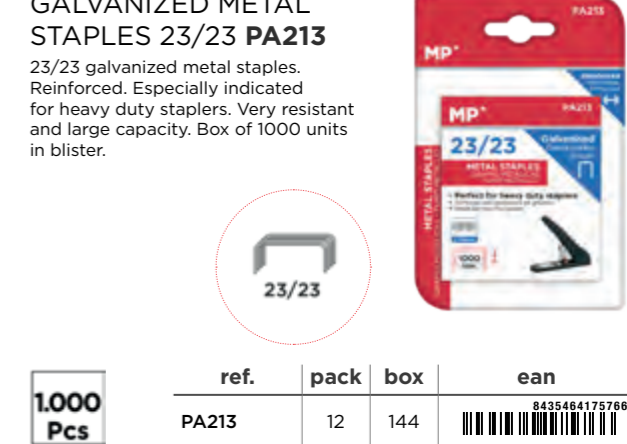

ref.	pack	box	ean
PA213	12	144	8435464175766

COPPERED METAL STAPLES N° 10 PA141Q

Staples N° 10. Made of high quality wire. Coppered. Stapling capacity: 10 sheets. Box of 1000 staples. Blister of 3 boxes.