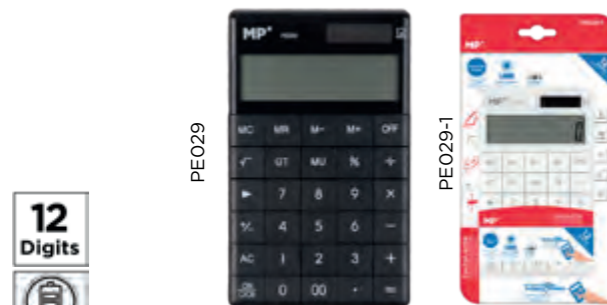

DUAL POWERED DESKTOP CALCULATOR

12-digits desktop calculator with very comfortable computer-type keyboard. It works with solar power or batteries. Includes a button cell. Extra large screen. Grand Total key. Double sign key. Memory keys: MRC, M-, M+, MU. Key to erase the last digit entered and square root key. Measures 98 x 165 mm. Blister of 1 unit.

	ref.	pack	box	ean
	PE029	6	36	8435464167372
	PE029-1	6	36	8435464167608
	PE029-2	6	36	8435464174912

DUAL POWERED DESKTOP CALCULATOR

12-digits desktop calculator. It works with solar power or batteries. Extra large screen. Ergonomic keyboard. Grand Total key. Double sign key. Memory keys: MRC, M-, M+, MU. Key to delete the last digit entered. OFF key, % and double 0. Measurements: 167 x 120 mm. Blister of 1 unit.