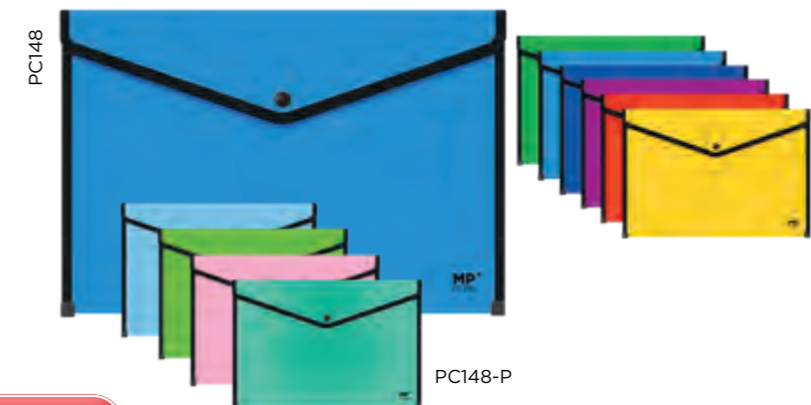

PC148

PC148-P

335 x 235 mm

ref.	pack	box	ean
PC148	24	144	8435250996018
PC148-P	24	144	8435464184607

POLYPROPYLENE ENVELOPE FOLDER WITH BUTTON AND CARD PC226

Envelope folder made of opaque polypropylene with button closure. It includes a card holder on the cover to personalize, which makes it perfect to carry documents and accompany it with a business card. For receipt size documents. Folder measures: 235 x 130 mm. 6 assorted vivid colours: pink, blue, green, light blue, yellow and orange.

235 x 130 mm

ref.	pack	box	ean
PC226	24	480	8435464122883

POLYPROPYLENE ENVELOPE FOLDER WITH BUTTON PC306

Envelope folder made of opaque polypropylene with button closure. Perfect for carrying presentations and keeping documents organized. For A4 documents. Measurements: 330 x 245 mm. 6 assorted pastel colours: pink, orange, yellow, green, light blue and dark blue.