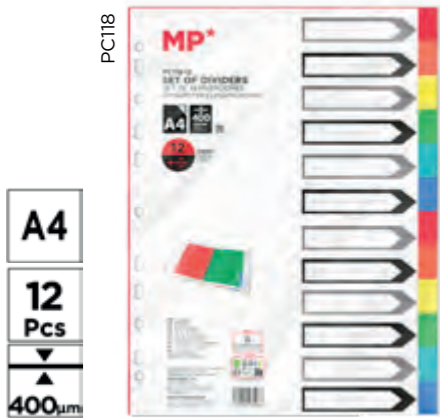

OPAQUE POLYPROPYLENE