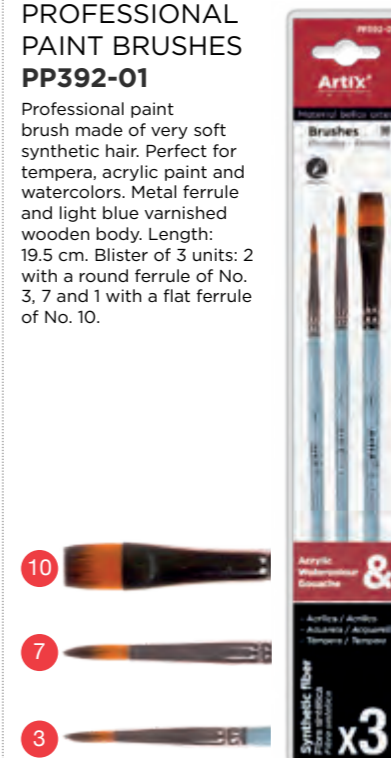

PROFESSIONAL PAINT BRUSHES **PP392-01**

Professional paint brush made of very soft synthetic hair. Perfect for tempera, acrylic paint and watercolors. Metal ferrule and light blue varnished wooden body. Length: 19.5 cm. Blister of 3 units: 2 with a round ferrule of No. 3, 7 and 1 with a flat ferrule of No. 10.