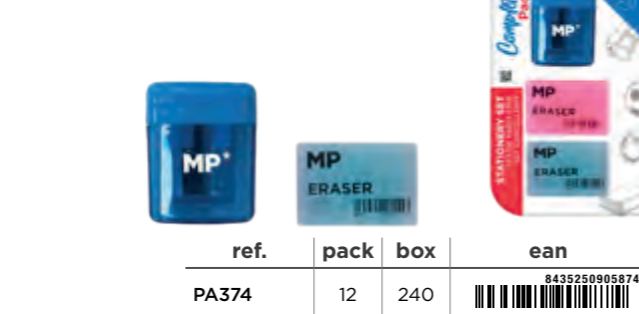

ref.	pack	box	ean
PA374	12	240	8435250905874