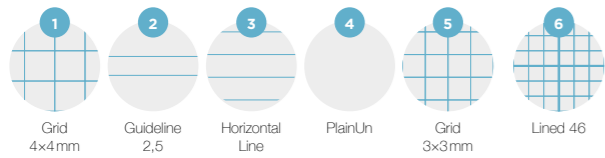

PAPER PRODUCTS

REFILL FOR RING BINDERS 100 SHEETS 90 g/m²
Refill sheets for 4-ring binders with 4 holes. 100 sheets on 90 g/m² paper .
A4/A5 size.