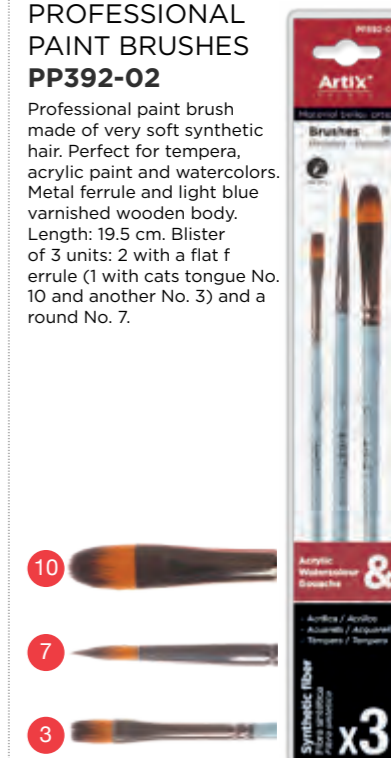

PROFESSIONAL PAINT BRUSHES **PP392-02**

Professional paint brush made of very soft synthetic hair. Perfect for tempera, acrylic paint and watercolors. Metal ferrule and light blue varnished wooden body. Length: 19.5 cm. Blister of 3 units: 2 with a round ferrule of No. 10 and another No. 3) and a round No. 7.