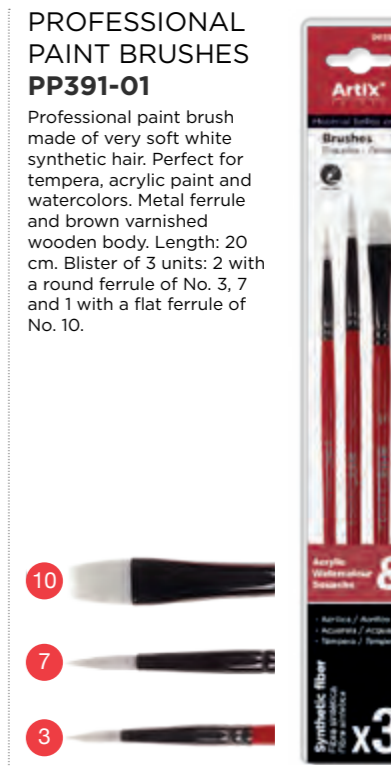

PROFESSIONAL PAINT BRUSHES **PP391-01**

Professional paint brush made of very soft white synthetic hair. Perfect for tempera, acrylic paint and watercolors. Metal ferrule and brown varnished wooden body. Length: 20 cm. Blister of 3 units: 2 with a round ferrule of No. 3, 7 and 1 with a flat ferrule of No. 10.