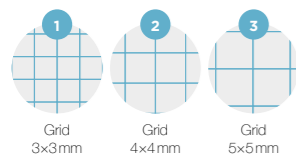

PB236

NOTEBOOK PP. F° 80 PAPER. 80 SHEETS. 90 g/m²

Spiral notebook with translucent polypropylene cover. 80 sheets. 90 g/m² paper. Special writing initiation line with a guideline indicating where to start writing. Folio size. Measurements: 315 x 215 mm. 6 assorted cover colours.

NEW ARRIVAL

	ref.	pack	box	ean
1	PB236	6	24	8435721030173
2	PB237	6	24	8435721030180
3	PB238	6	24	8435721030197

OPAQUE POLYPROPYLENE COVER

SPIRAL BINDING MEMO PAD 50 SHEETS POLYPROPYLENE

Side/Upper-spiral notepad with translucent polypropylene cover. 50 sheets. 90 g/m² paper. 4 x 4 mm squares. 8 assorted cover colours: aqua green, pink, light grey, blue, black and dark grey.

ref.	size	pack	box	ean
PB177	8° - 105 x 155 mm	12	144	8435250983193
PB179	12° - 85 x 125 mm	12	144	8435250983216
PB181	16° - 75 x 105 mm	12	216	8435250983230
PB178	8° - 105 x 155 mm	12	144	8435250983209
PB180	12° - 85 x 125 mm	12	144	8435250983223
PB182	16° - 75 x 105 mm	12	216	8435250983247

SPIRAL NOTEBOOK POLYPROPYLENE COVER 120 SHEETS 90 g/m²

Spiral notebook with translucent polypropylene cover and 3/4 inner polypropylene dividers. 120 sheets micro-perforated for easy page tearing. Sheets with colour band and 4 holes for filing. 90 g/m² paper. 5 x 5 mm squares. Elastic band closure. Includes a folder on multipunched. A4 size. Measurements: 297 x 210 mm. Assorted colours.

ref.	div.	pack	box	ean
PB416	3	5	25	8435464155782
PB419	3	5	25	8435464160083
PB417	4	5	25	8435464155799
PB418	4	5	25	8435464155805

REFILLS

PB158

REFILL F°/A4 90 g/m² 4 HOLES

Refill sheets for 4-ring binders with 4 hole punched holes on 90 g/m² paper. 4 mm grid. F°/A4 size.

PB159M

ref.	size	sheets	pack	box	ean
PB158	A4	200+50	8	8	8435464181705
PB159	A4	100+20	20	20	8435250989029
PB159M	F°	100	25	25	8435250989036

COLOR REFILL FOR RING BINDERS 80 SHEETS 90g/m²