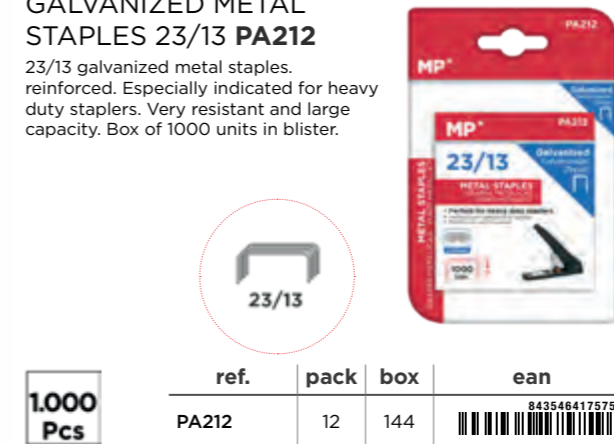

ref.	pack	box	ean
PA212	12	144	8435464175759

GALVANIZED METAL STAPLES 23/23 PA213

23/23 galvanized metal staples. Reinforced. Especially indicated for heavy duty staplers. Very resistant and large capacity. Box of 1000 units in blister.