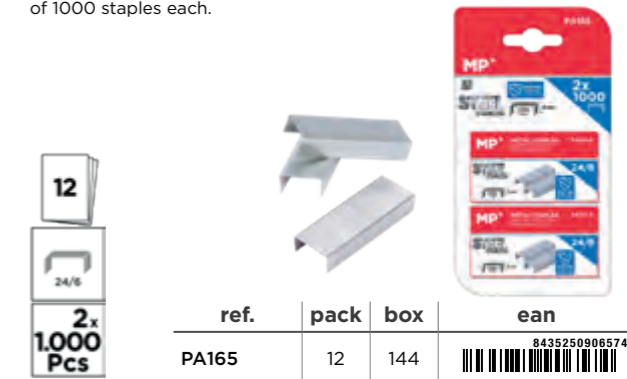

ref.	pack	box	ean
PA165	12	144	8435250906674

GALVANIZED METAL STAPLES 23/13 PA212

23/13 galvanized metal staples. reinforced. Especially indicated for heavy duty staplers. Very resistant and large capacity. Box of 1000 units in blister.