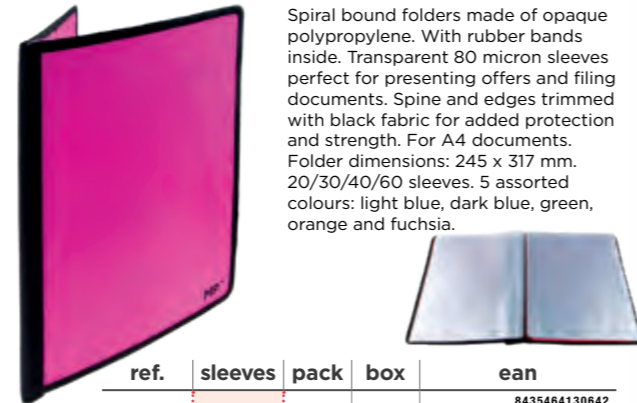

ref.	sleeves	pack	box	ean
PC503	30	12	48	8435250942947
PC502	40	12	24	8435250942930
PC501	60	12	24	8435250942923

A4

80µm

245 x 317 mm

POLYPROPYLENE DISPLAY BOOK FOLDER WITH SPIRAL

Spiral bound folders made of opaque polypropylene. With rubber bands inside. Transparent 80 micron sleeves perfect for presenting offers and filing documents. Spine and edges trimmed with black fabric for added protection and strength. For A4 documents. Folder dimensions: 245 x 317 mm. 20/30/40/60 sleeves. 5 assorted colours: light blue, dark blue, green, orange and fuchsia.