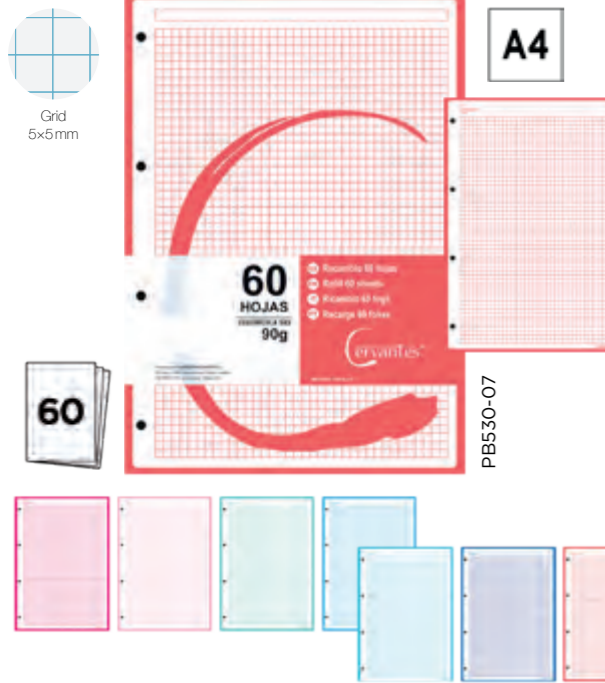

PAPER PRODUCTS

REFILL FOR RING BINDERS 100 SHEETS 90 g/m²
Refill sheets for 4-ring binders with 4 holes. 100 sheets on 90 g/m² paper .
A4/A5 size.

	ref.	size	sheets	pack	box	ean
2	PB501	A4	100	25	25	8435250983858
3	PB502	A4	100	25	25	8435250983872
4	PB503	A4	100	25	25	8435250983896
5	PB504	A4	100	25	25	8435464137788
6	PB514	A4	100	24	24	8435721030203
1	PB505	A5	100	25	25	8435464137795

A4
A5

NEW ARRIVAL

COLOR REFILL FOR RING BINDERS
60 SHEETS 90 g/m²

Refill sheets for 4-ring binders with 4 holes. 60 sheets on 90 g/m² paper 5 x 5 mm squares. A4 size. Measurements: 297 x 210 mm. With frame around the entire sheet in the colour of the squares. 8 assorted striped colours.

	ref.	pack	box	ean
●	PB530	12	36	8435250988143
●	PB530-01	12	36	8435464120308
●	PB530-02	12	36	8435464120490
●	PB530-03	12	36	8435464120520
●	PB530-04	12	36	8435464120537
●	PB530-05	12	36	8435464120544
●	PB530-06	12	36	8435464120551
●	PB530-07	12	36	8435464120568
●	PB530-08	12	36	8435464120575

PHONE BOOK

PHONE BOOK COLOURS

Telephone diary with cardboard cover lined with imitation leather. 64 sheets. 80 g/m² paper. Two letters per page. With space for telephone, address and e-mail. Sizes: A5 and A7. Three colours: red, black and brown.

	ref.	size	pack	box	ean
	PB568-01	A5	12	72	8435464183860
	PB568-02	A7	12	144	8435464183877