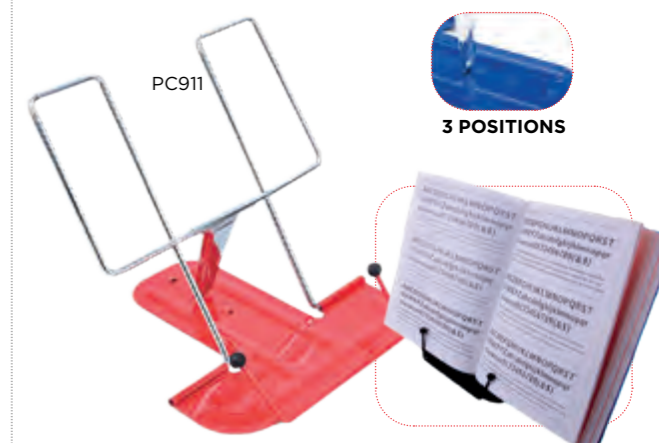

1 Pcs

ref.	pack	box	ean
PA132	6	54	8435250916344
PA133	6	54	8435464167846

DESKTOP LECTERN

METALLIC DESKTOP LECTERN

Metal desk stand with 3 positions and 2 attachment points. To support books and documents and be able to consult them when working or studying. Non-slip and foldable base to store and transport. Measures 16 x 16.3 x 17 cm. Red, black or blue colour.