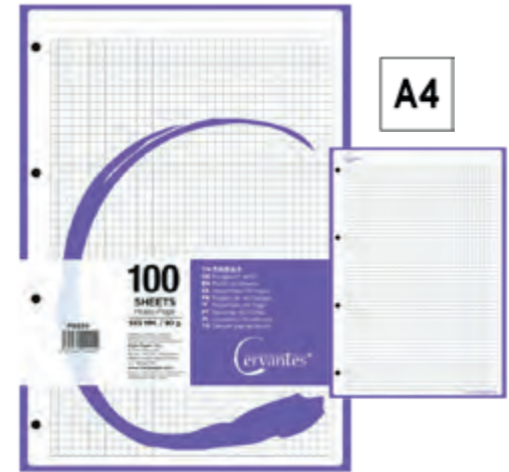

ref.	pack	box	ean
PB539	12	36	8435250914029