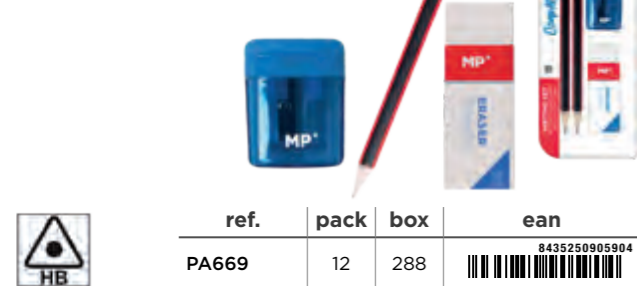

ref.	pack	box	ean
PA669	12	288	8435250905044

WRITING SET PA670

Writing set with two HB graphite pencils with a hexagonal wooden body painted in yellow + a translucent coloured eraser + a sharpener with a plastic container. Blister presentation.