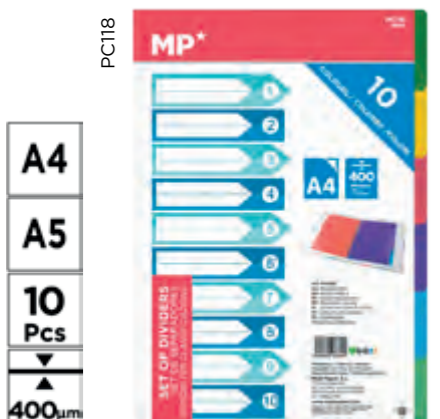

10 Pcs

10-COLOR DIVIDERS

Set of separators made of 400 micron polypropylene, with tabs for identification. Multi-drill to adapt to any number of rings. For A4/A5 folders. Set of 10 colored dividers.

A4
A5
10 Pcs
400µm

ref.	size	pack	box	ean
PC118	A4	12	60	8435464183624
PASTEL PC118P	A4	12	60	8435464184744
PC119	A4	12	144	8435250911448
PASTEL PC119P	A4	12	144	8435464183655
PC119A5	A5	12	240	8435250971046