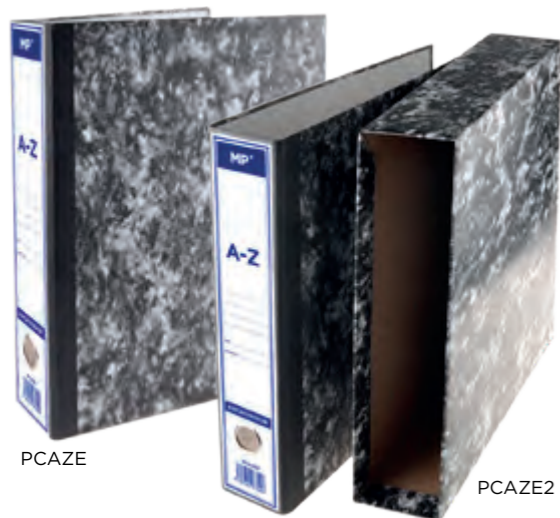

FOLDERS

AZ

ASSORTED COLOUR AZ FILE

AZ lever arch file in lined cardboard. Lever mechanism for easy filing and opening of the rings, with slots in the cover of the folder to close the folder more compactly. You don't need a box. Hole in the spine to access the file more easily. Spine width of 75 mm. Assorted colours.

F^o
65mm
75mm
1 Pcs
12 Pcs

ref.	pack	box	ean
PC147	10	10	8435250978250
PC147-01	5	10	8435250978267
PC147-02	5	10	8435250978274
PC147-03	5	10	8435250978281
PC147-04	5	10	8435250978298
PC147-05	5	10	8435250978304
PC147-06	5	10	8435250978311
PC147-07	5	10	8435250978328
PC147-08	5	10	8435250978335
PC147-09	5	10	8435250978342
PC147-10	5	10	8435250978359
PC147-12	5	10	8435250978366
PC147-13	5	10	8435250978373
PC147-15	5	10	8435250978380

AZ LEVER ARCH FILE

Lever arch file in black marbled lined cardboard. Lever mechanism to easily file and open the rings, with metal compressor to better hold the documents and make them more compact. Hole in the spine to access the file more easily. Spine width of 70 mm.

ref.	pack	box	ean
PCAZE	25	25	8435250973446
PCAZE2	25	25	8435464129691

FINAL ARCHIVING

STORAGE DOCUMENT FILE BOX

Definitive file box in corrugated cardboard. To archive documents definitively that are going to have less use. With hole in the spine for better access. Easy assembly. For A4/F^o documents. Measurements: 260 x 355 mm. 100 mm spine. Assorted colours.

ref.	pack	box	ean
PC069G	1	25	8435464191179
PC069A	1	25	8435464191182
PC069R	1	25	8435464191186
PC069V	1	25	8435464191193

WHITE STORAGE DOCUMENT FILE BOX

Definitive file box in corrugated cardboard. To archive documents definitively or that are going to have less use. With a hole in the spine for better access. Easy assembly. For A4/F^o documents. Measurements: 280 x 340 mm. 100 mm spine.