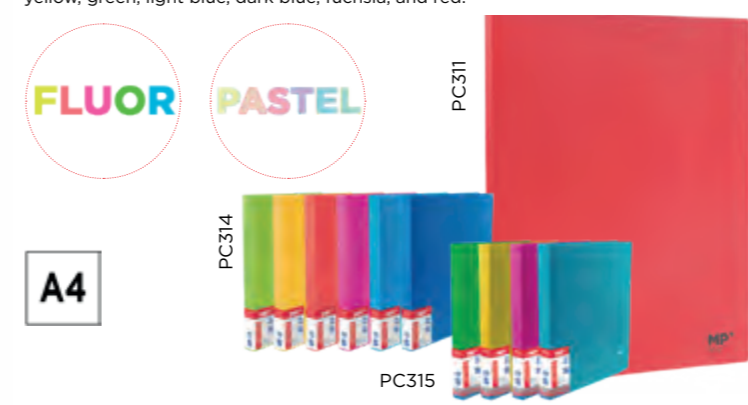

235 x 325 mm

180 x 245 mm

- A4
- A5

ref.	pack	box	ean
PC470	12	48	8435250930951
PC471	12	72	8435250930968

OPAQUE POLYPROPYLENE

POLYPROPYLENE CUSTOMIZABLE DISPLAY BOOK FOLDER

Display book folder made of opaque polypropylene. Transparent pockets. With space on the cover and spine to personalize. For A4 documents. Folder measures: 240 x 310 mm. 10/20/30/40/60/80/100 pockets. 6 assorted fluorescent colours: yellow, green, light blue, dark blue, fuchsia, and red.