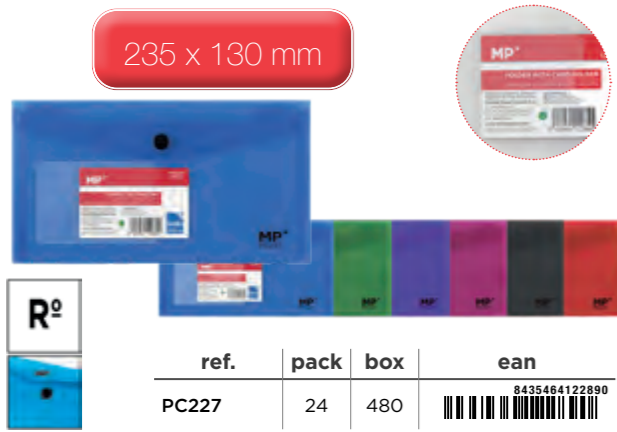

POLYPROPYLENE ENVELOPE FOLDER WITH BUTTON AND CARD PC227

Envelope folder made of translucent polypropylene with button closure. It includes a card pocket on the cover to personalize, which makes it perfect to carry documents and accompany it with a business card. For receipt size documents. Folder measures: 235 x 130 mm. 6 assorted colours: violet, purple, black, green, blue and red.

ref.	pack	box	ean
PC227	24	480	8435484122890

POLYPROPYLENE ENVELOPE FOLDER WITH BUTTON AND REINFORCEMENT

Envelope folder made of lined translucent polypropylene. With button closure, black fabric trim and corner pads for added protection and reinforcement. For A4 documents. Assorted colours.