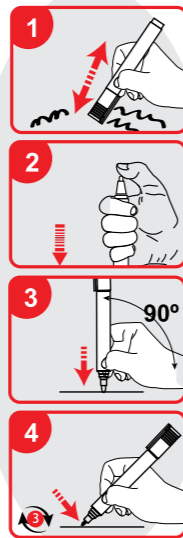

CHALK MARKER WET ERASE

Chalk effect marker Plastic body of the color of the ink and cap with clamping clip. Non -toxic erased ink with a damp cloth. Round Punta of 2.3-2.5 mm thick. Size 145 mm.

Wet
2.3-2.5 mm
1 Pcs
12 Pcs

ref.	pack	box	ean
● PE552A	12	288	8435464183754
● PE552AM	12	288	8435464183761
○ PE552B	12	288	8435464183778
● PE552NA	12	288	8435464183785
● PE552R	12	288	8435464183792
● PE552RO	12	288	8435464183808
● PE552TQ	12	288	8435464183815
● PE552V	12	288	8435464183822
● PE552A-S	12	864	8435464188423
● PE552AM-S	12	864	8435464188416
○ PE552B-S	12	864	8435464188430
● PE552NA-S	12	864	8435464188447
● PE552R-S	12	864	8435464188485
● PE552RO-S	12	864	8435464188478
● PE552TQ-S	12	864	8435464188492
● PE552V-S	12	864	8435464188508

PAINTING

LONG LASTING PAINT MARKER

Long lasting paint marker. Metallic body. High resistance 3 mm round tip or 0.7 mm fine tip: shake before use and gently press the tip on the support to be marked so that the ink comes out. Ideal for signage, posters and multiple surfaces. Size 140 mm. Blister of 1 unit.

Fine-Tipped

ref.	pack	box	ean
● PE445	12	240	8435250972241
○ PE453	12	240	8435250972326
● PE454	12	240	8435250972333
● PE455	12	240	8435250972340
○ PE453B-S	12	864	8435464158776

0.7 mm
3.0 mm
1 Pcs
12 Pcs

Thick-Tipped

ref.	pack	box	ean
● PE431	12	240	8435250972135
○ PE439	12	240	8435250972210
● PE440	12	240	8435250972227
● PE441	12	240	8435250972234
○ PE439B-S	12	864	8435464158745

PAINT MARKER BULLET TIP

Long lasting paint marker. Pen-type body in the colour of the ink. Cap with retaining clip. Metallic ink ideal for making decorations, posters, greeting cards... on any type of surface. Very strong 2 mm round tip. Size 120 mm.

1 Pcs
2 Pcs
12 Pcs
2.0 mm

ref.	pack	box	ean
● PE180	12	504	8435250967834
● PE180O	12	240	8435250983667
● PE180P	12	240	8435250983674