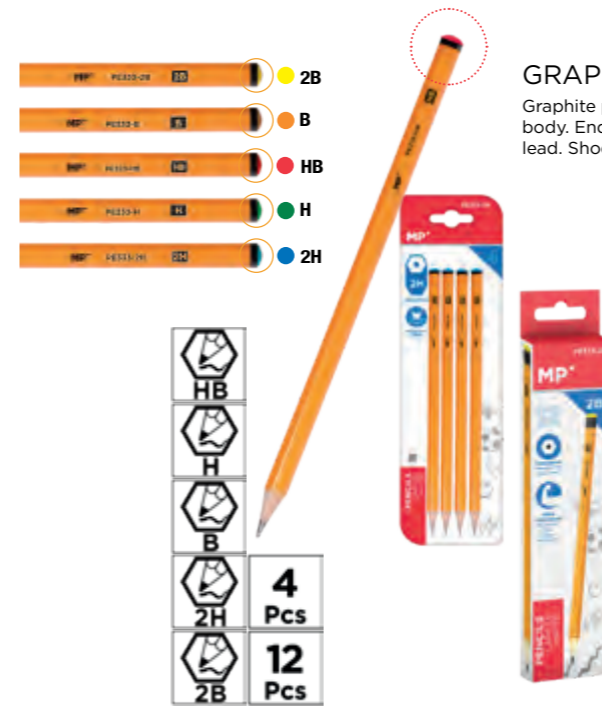

Display measures: 295 x 310 x 436 mm.

ref.	pack	box	ean
EX126-13	1	1	8435250941681

EXHIBITOR WRITING EX127-03-03

Display size: 295 x 350 mm.

ref.	pack	box	ean
EX127-03-03	1	1	8435721029443

GRAPHITE PENCIL

Graphite pencil with wooden body varnished in yellow. Hexagonal body. End in different colours to differentiate the hardness of the lead. Shock and sharpening resistant lead. Size 180 mm.