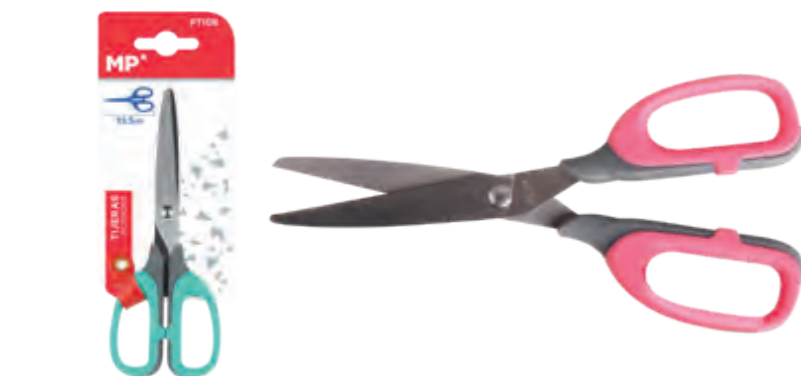

SCISSORS WITH RUBBER HANDLE 155 mm PT108

15.5 cm scissors with rubber grip for greater comfort when cutting. Stainless steel blades. Perfect for use in the office and at home. 2 colours available: water green and pink. Blister of 1 unit.

ref.	pack	box	ean
PT108	12	288	8435250993720