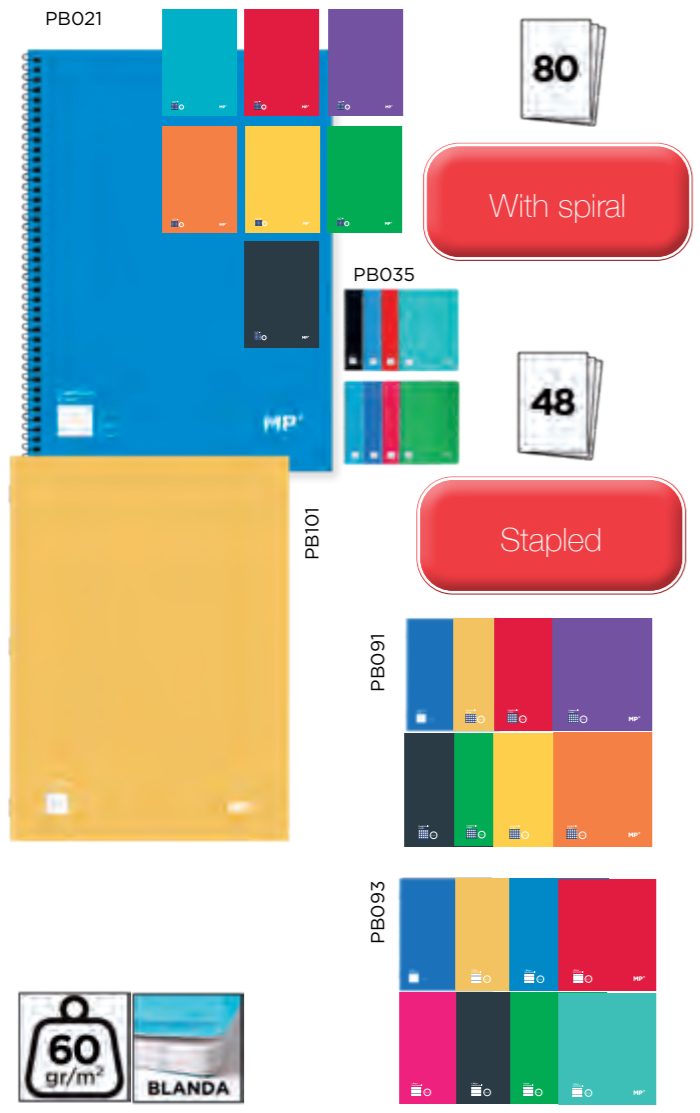

ref.	size	pack	box	ean
1	PB011	F²	8	24	8435250952774
2	PB013	F²	8	32	8435250952748
3	PB014	F²	8	32	8435250952755
5	PB021	A5+	8	64	8435250952786
5	PB035	A5+	8	64	8435250940073

NEW ARRIVAL

	ref.	size	pack	box	ean
1	PB101	A4	8	48	8435250945191
4	PB102	A4	8	48	8435250945207
2	PB103	A4	8	48	8435250945214
3	PB104	A4	8	48	8435250945221
5	PB105	A4	8	48	8435464220039
9	PB107	A4	8	48	8435464123903
5	PB109	A4	1	48	8435464217084
1	PB091	A5	8	96	8435250945153
2	PB092	A5+	8	96	8435250945160
3	PB093	A5+	8	96	8435250945177
4	PB094	A5+	8	96	8435250945184
7	PB095	A5+	1	8	8435464217077
5	PB096	4²	8	64	8435250993082
9	PB097	4²	8	96	8435250983315

PAPER PRODUCTS

NOTEBOOK SOFT CARDBOARD COVER 70 g/m²
Spiral or stapled notebook with soft cardboard cover for initiation to writing: with a guideline that indicates where to start writing. 70 g/m² paper. 6 assorted cover colours.