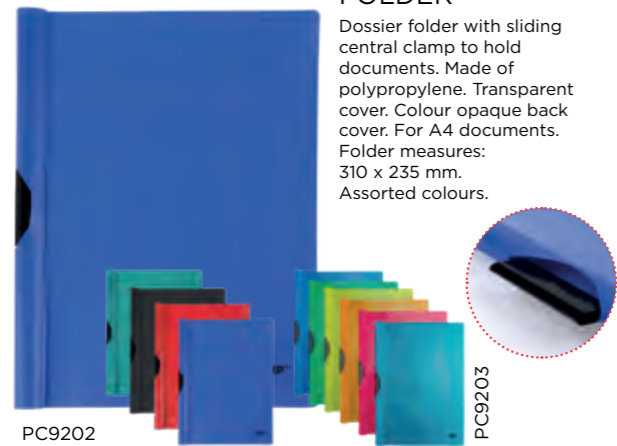

A4	ref.	pack	box	ean
	PC202	24	144	8435250930791
	PC203	24	144	8435250930807