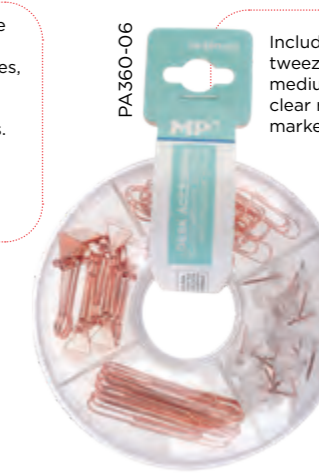

Rose Gold

PA360-01

Includes reversible clips in two sizes, medium clips and small clips.

PA360-02

Includes reversible tweezers in two sizes, small clips, and clear-headed plan markers.

PA360-03

Includes reversible tweezers, metal tweezers with holes, small clips and plan markers with transparent heads.