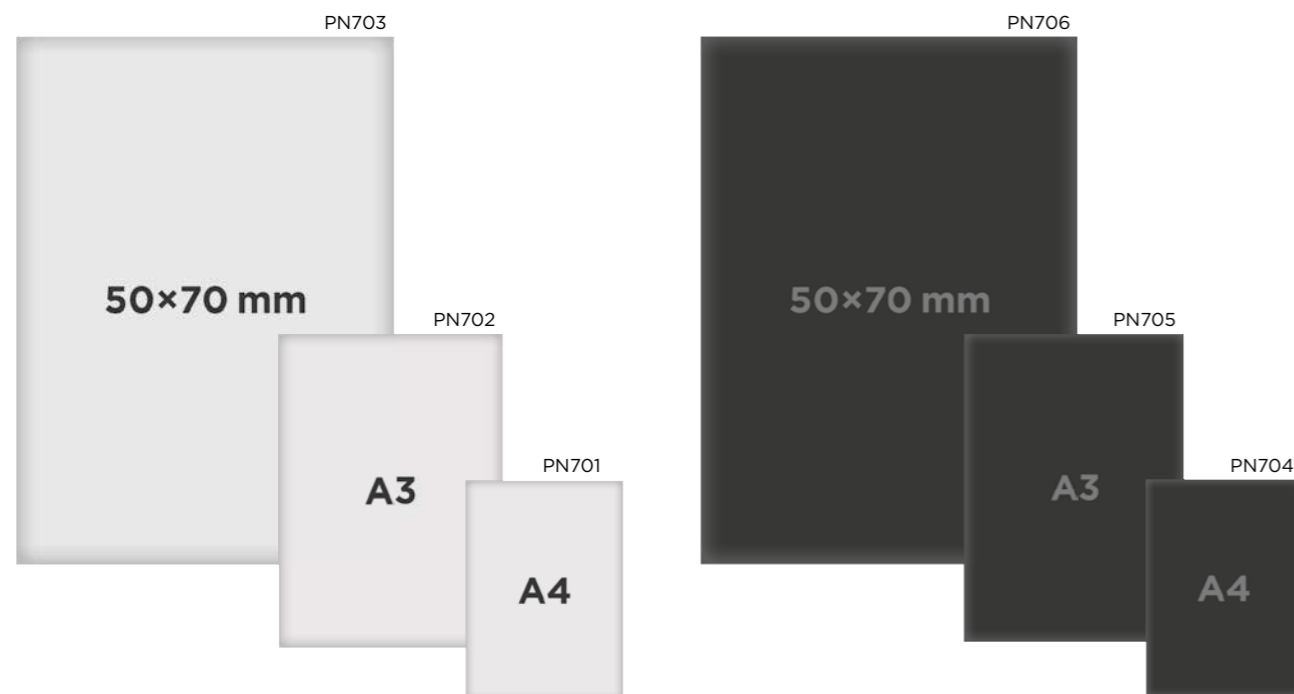

FOAM BOARD

Foam board made of light polyurethane foam with two sides of cardboard. Great rigidity and very light. Perfect for mockups and as a support for images. You can cut, paste and click on it.

adhesive

thickness 5 mm

A4					
ref.	ad.	pack	box	ean	
○ PN701	-	6	24	8435250968688	
● PN704	-	6	24	8435250968718	
○ PN707	●	6	24	8435250968749	
● PN710	●	6	24	8435250968770	

A3					
ref.	ad.	pack	box	ean	
○ PN702	-	6	12	8435250968695	
● PN705	-	6	12	8435250968725	
○ PN708	●	6	12	8435250968756	
● PN711	●	6	12	8435250968787	

50x70cm					
ref.	ad.	pack	box	ean	
○ PN703	-	5	25	8435250968701	
● PN706	-	5	25	8435250968732	
○ PN709	●	5	25	8435250968763	
● PN712	●	5	25	8435250968794