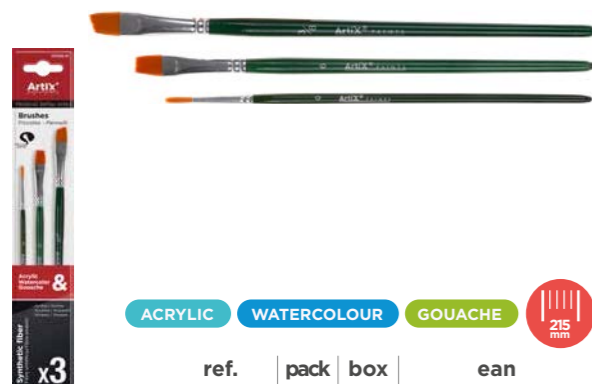

ACRYLIC WATERCOLOUR GOUACHE 190 mm

ref.	pack	box	ean
PP389-02	12	168	8435464133322

**PROFESSIONAL BRUSHES PP389-03**

Very soft synthetic hair professional paint brush. Perfect for T MPERA, oil or acrylic paint. Black varnished wooden body. Length: 20cm. Blister of 4 units: 2 with a round ferrule of No. 2 and 12, 1 with an extra-long tip of No. 4 and 1 with a flat ferrule of No. 12 and 8; 1 No. 7 flat ferrule and 1 No. 7 fan-shaped.

ACRYLIC WATERCOLOUR GOUACHE 195 mm

ref.	pack	box	ean
PP389-03	12	168	8435464133339

fine arts

PROFESSIONAL BRUSHES PP390-01

Professional paint brush made of very soft synthetic hair. Perfect for T MPERA, acrylic paint and watercolors. Metal ferrule and blue varnished wooden body. Length: 21.5cm. Blister pack of 3 flat ferrule units of n  0, 6 and 3/8 (chisel).

ACRYLIC	WATERCOLOUR	GOUACHE	215 mm
ref.	pack	box	ean
PP390-01	12	288	8435464153832

PROFESSIONAL BRUSHES PP390-02

Professional paint brush made of very soft synthetic hair. Perfect for T MPERA, acrylic paint and watercolors. Metal ferrule and blue varnished wooden body. Length: 20.5cm. Blister pack of 3 round ferrule units of No. 3, 7 and 10.

ACRYLIC	WATERCOLOUR	GOUACHE	205 mm
ref.	pack	box	ean
PP390-02	12	288	8435464153849

PROFESSIONAL BRUSHES PP391-01

Professional paint brush made of very soft white synthetic hair. Perfect for T MPERA, acrylic paint and watercolors. Metal ferrule and brown varnished wooden body. Length: 20 cm. Blister pack of 3 units: 2 with a round ferrule of No. 3, 7 and 1 with a flat ferrule of No. 10.