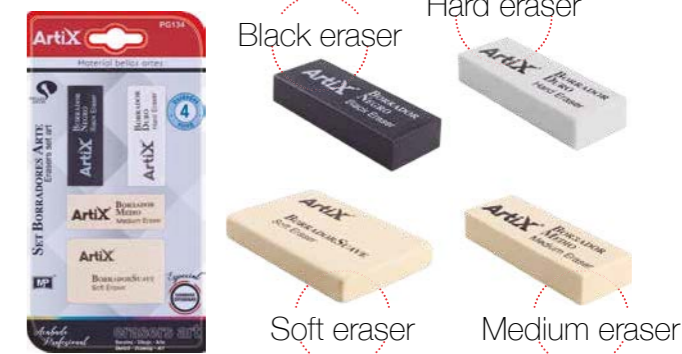

ref.	pack	box	ean
	PG134	12	144	8435464136552

PENCIL ERASER WITH BRUSH PG180-S

Erasers of different shapes and hardness to use in different drawing techniques. Includes one soft, one medium, one hard and one black rubber. The softest ones are perfect for shading and blurring and the hardest ones for more intense strokes. Blister of 4 assorted units.