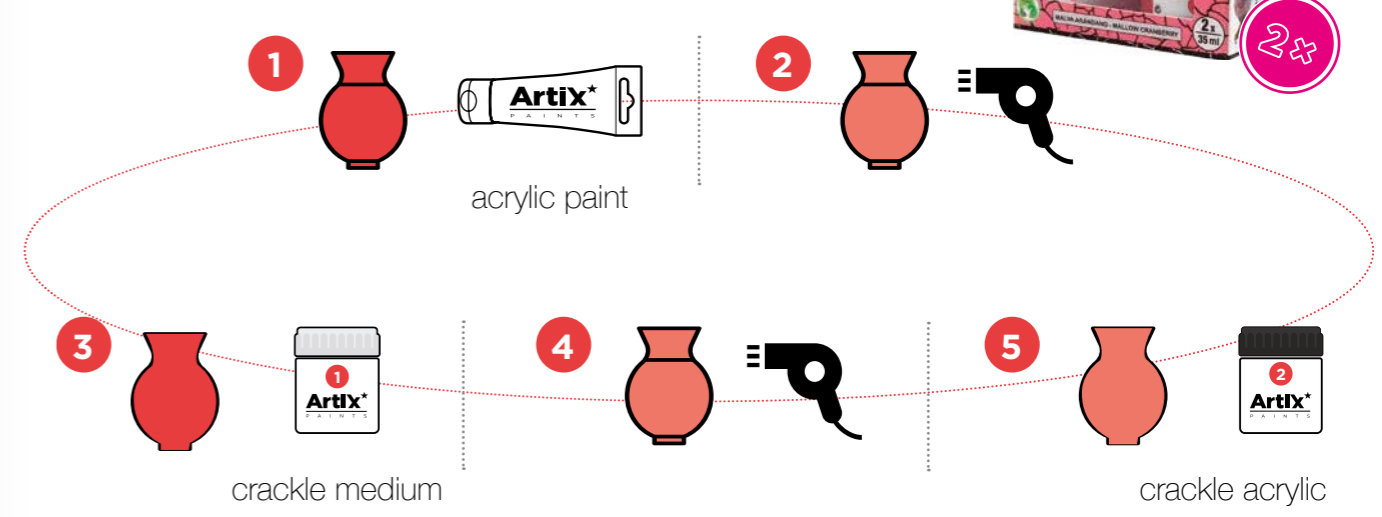

Instructions for use