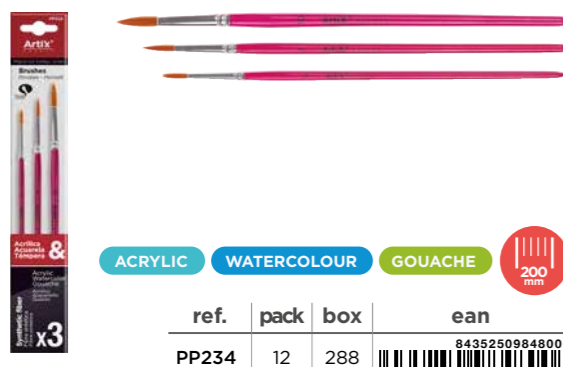

ACRYLIC	WATERCOLOUR	GOUACHE	195 mm
ref.	pack	box	ean
PP399-02	12	288	8435464177791

**PROFESSIONAL BRUSHES PP399-03**

Professional paint brush made of very soft white synthetic hair. Perfect for T MPERA, acrylic paint and watercolors. Metal ferrule and wooden body varnished in water green. Length: 19.5 cm. Blister of 3 units: 2 with a flat ferrule of No. 10 and 12 and 1 with a round ferrule of No. 5.

ACRYLIC	WATERCOLOUR	GOUACHE	195 mm
ref.	pack	box	ean
PP399-03	12	288	8435464177807

PROFESSIONAL BRUSHES PP234

Professional paint brush with a pink varnished wooden body. Round metal ferrule and very soft synthetic hairs. Being round, it is ideal for filling in areas or fine lines, mixing with water and applying wet techniques. Length: 20 cm. They can be used with watercolor, acrylic and T MPERA paint. Blister of 3 units: n  3, n  7 and n  10.

ACRYLIC	WATERCOLOUR	GOUACHE	200 mm
ref.	pack	box	ean
PP234	12	288	8435250984800

PROFESSIONAL BRUSHES PP235

Professional paint brush with a pink varnished wooden body. Metal ferrule and very soft synthetic hairs. Length: 20 cm. They can be used with watercolor, acrylic and T MPERA paint. Blister of 3 units: 2 brushes with ferrule and flat brush of n  4 and n  8 ideal for filling, making edges and brush strokes; and a round brush of n  2 to fill in areas and mix the paint with water for wet techniques, thick strokes or fine details due to its fine tip.