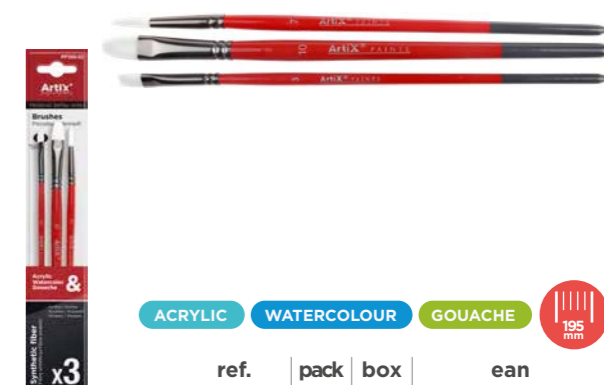

ACRYLIC	WATERCOLOUR	GOUACHE	195 mm
ref.	pack	box	ean
PP394-01	12	288	8435464156642

PROFESSIONAL BRUSHES PP394-02

Professional paint brush made of very soft synthetic hair. Perfect for T MPERA, acrylic paint and watercolors. Metal ferrule and brown varnished wooden body. Length: 19.5 cm. Blister of 3 units: 2 with a flat ferrule of No. 6 and 8 and 1 with a round ferrule of No. 0.

ACRYLIC	WATERCOLOUR	GOUACHE	195 mm
ref.	pack	box	ean
PP394-02	12	288	8435464156659

PROFESSIONAL BRUSHES PP395-01

Professional paint brush made of very soft white synthetic hair. Perfect for T MPERA, acrylic paint and watercolors. Metallic ferrule and wooden body varnished in red and blue. Length: 19.5 cm. Blister of 3 units: 2 with a round ferrule of No. 2 and 6 and 1 with a flat ferrule of No. 8.

ACRYLIC	WATERCOLOUR	GOUACHE	195 mm
ref.	pack	box	ean
PP395-01	12	288	8435464156666

PROFESSIONAL BRUSHES PP395-02

Professional paint brush made of very soft white synthetic hair. Perfect for T MPERA, acrylic paint and watercolors. Metallic ferrule and wooden body varnished in red and blue. Length: 19.5 cm. Blister of 3 units: 2 with a flat ferrule of No. 3 and 10 and 1 with a round ferrule of No. 7.

ACRYLIC	WATERCOLOUR	GOUACHE	195 mm
ref.	pack	box	ean
PP395-02	12	288	8435464156673

**PROFESSIONAL BRUSHES PP396-01**

Professional paint brush made of very soft synthetic hair. Perfect for T MPERA, acrylic paint and watercolors. Metal ferrule and turquoise varnished wooden body. Length: 19.5 cm. Blister of 3 units: 2 with a flat ferrule of No. 3 and 10 and 1 with a round ferrule of No. 7.