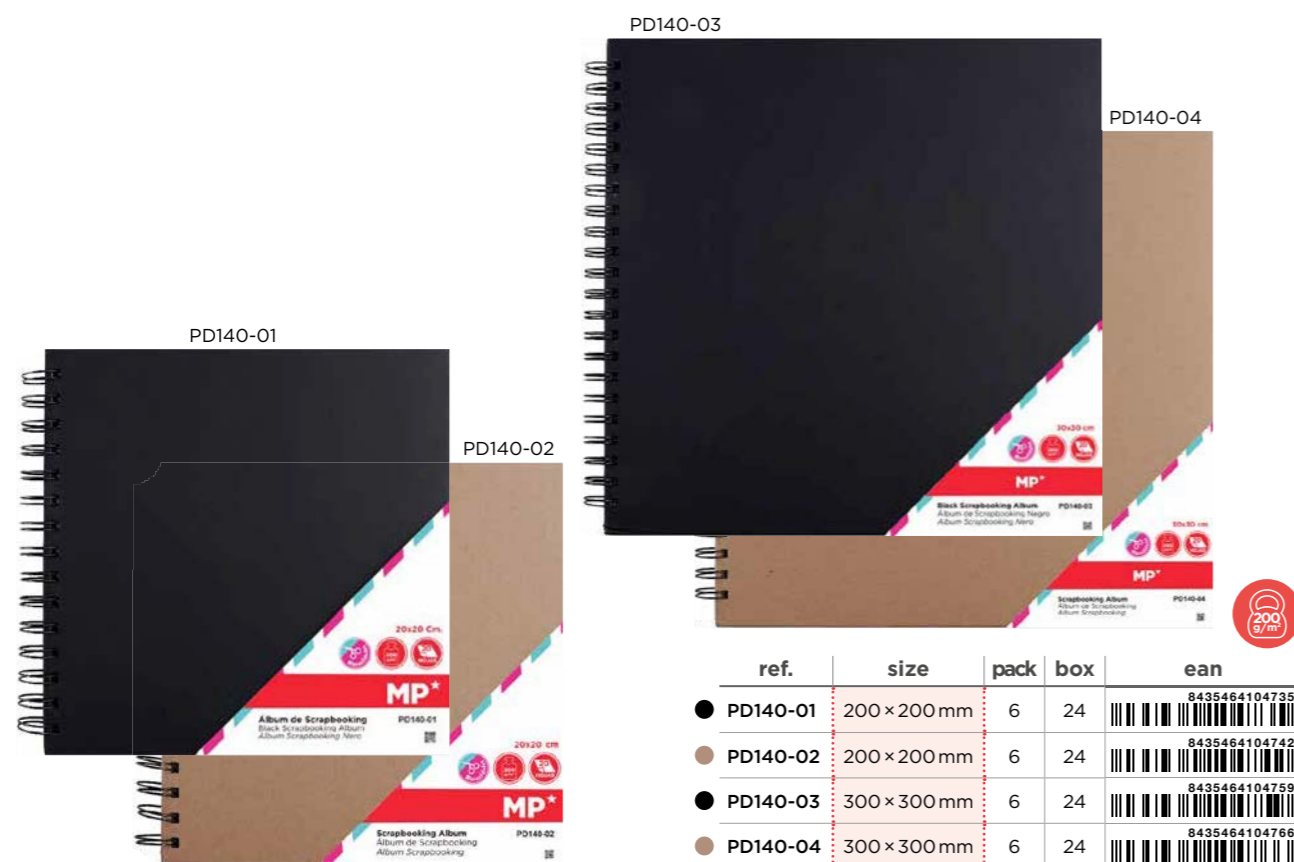

▶ scrapbooking album

SCRAPBOOKING ALBUM 20 SHEETS 200 g/m² PD140-SERIE

Spiral bound ÁLBUM. Made of cardboard for scrapbooking. It can be used as an ÁLBUM and as a base for handicrafts. Hard cardboard covers. Contains 20 sheets of 200 g/m² cardboard in the same color as the cover.

ref.	size	pack	box	ean
● PD140-01	200 × 200 mm	6	24	8435464104735
● PD140-02	200 × 200 mm	6	24	8435464104742
● PD140-03	300 × 300 mm	6	24	8435464104759
● PD140-04	300 × 300 mm	6	24	8435464104766

▶ non woven fabric roll

NON WOVEN FABRIC ROLL 1,60 × 50 m PN691-SERIE

Non-woven fabric or terylene in roll. Tear resistant. Perfect for making costumes, school crafts, carnival... It can be cut, sewn and glued very easily. 1.60 x 50 m roll.