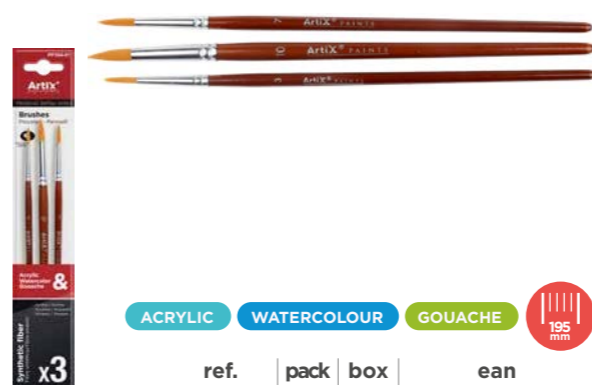

ACRYLIC	WATERCOLOUR	GOUACHE	195 mm
ref.	pack	box	ean
PP392-02	12	288	8435464153887

PROFESSIONAL BRUSHES PP393-01

Professional paint brush made of very soft synthetic hair. Perfect for T MPERA, acrylic paint and watercolors. Metal ferrule and wooden body varnished in navy blue. Length: 19.5 cm. Blister of 3 units: 2 with flat ferrules of n  6 and 8 (bevelled) and 1 round of n  0.

ACRYLIC	WATERCOLOUR	GOUACHE	195 mm
ref.	pack	box	ean
PP393-01	12	288	8435464156574

PROFESSIONAL BRUSHES PP393-02

Professional paint brush made of very soft synthetic hair. Perfect for T MPERA, acrylic paint and watercolors. Metal ferrule and wooden body varnished in navy blue. Length: 19.5 cm. Blister of 3 round ferrule units: n  3, 7 and 10.

ACRYLIC	WATERCOLOUR	GOUACHE	195 mm
ref.	pack	box	ean
PP393-02	12	288	8435464156635

PROFESSIONAL BRUSHES PP394-01

Professional brush made of very soft synthetic hair. Perfect for T MPERA, acrylic paint and watercolors. Metal ferrule and brown varnished wooden body. Length: 19.5 cm. Blister of 3 round ferrule units: n  3, 7 and 10.

ACRYLIC	WATERCOLOUR	GOUACHE	195 mm
ref.	pack	box	ean
PP394-01	12	288	8435464156642

PROFESSIONAL BRUSHES PP394-02

Professional paint brush made of very soft synthetic hair. Perfect for T MPERA, acrylic paint and watercolors. Metal ferrule and brown varnished wooden body. Length: 19.5 cm. Blister of 3 units: 2 with a flat ferrule of No. 6 and 8 and 1 with a round ferrule of No. 0.