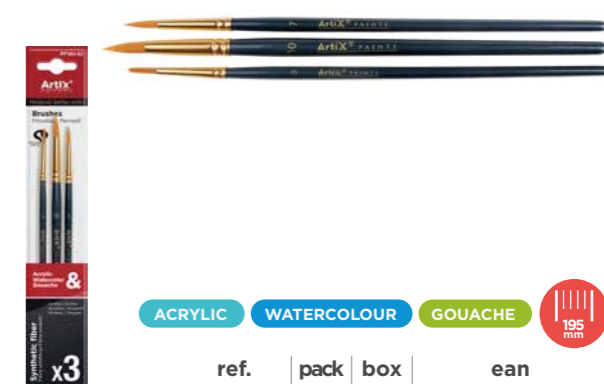

ACRYLIC	WATERCOLOUR	GOUACHE	195 mm
ref.	pack	box	ean
PP392-01	12	288	8435464153870

PROFESSIONAL BRUSHES PP392-02

Professional paint brush made of very soft synthetic hair. Perfect for T MPERA, acrylic paint and watercolors. Metal ferrule and light blue varnished wooden body. Length: 19.5 cm. Blister of 3 units: 2 with a flat ferrule (1 with cat's tongue No. 10 and another No. 3) and a round No. 7.

ACRYLIC	WATERCOLOUR	GOUACHE	195 mm
ref.	pack	box	ean
PP392-02	12	288	8435464153887

PROFESSIONAL BRUSHES PP393-01

Professional paint brush made of very soft synthetic hair. Perfect for T MPERA, acrylic paint and watercolors. Metal ferrule and wooden body varnished in navy blue. Length: 19.5 cm. Blister of 3 units: 2 with flat ferrules of n  6 and 8 (bevelled) and 1 round of n  0.

ACRYLIC	WATERCOLOUR	GOUACHE	195 mm
ref.	pack	box	ean
PP393-01	12	288	8435464156574

PROFESSIONAL BRUSHES PP393-02

Professional paint brush made of very soft synthetic hair. Perfect for T MPERA, acrylic paint and watercolors. Metal ferrule and wooden body varnished in navy blue. Length: 19.5 cm. Blister of 3 round ferrule units: n  3, 7 and 10.