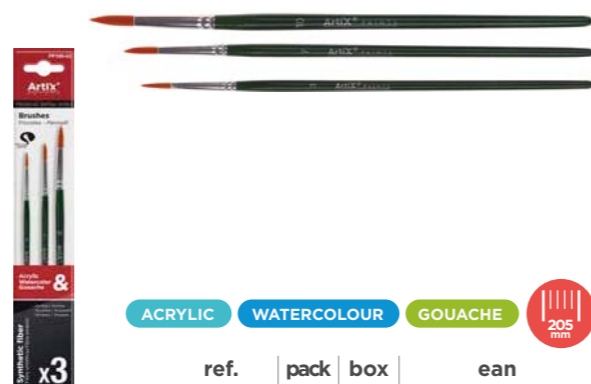

ACRYLIC WATERCOLOUR GOUACHE 190 mm

ref.	pack	box	ean
PP389-02	12	168	8435464133322

**PROFESSIONAL BRUSHES PP389-03**

Very soft synthetic hair professional paint brush. Perfect for T MPERA, oil or acrylic paint. Black varnished wooden body. Length: 20cm. Blister of 4 units: 2 with a round ferrule of No. 2 and 12, 1 with an extra-long tip of No. 4 and 1 with a flat ferrule of No. 12 and 8; 1 No. 7 flat ferrule and 1 No. 7 fan-shaped.

ACRYLIC WATERCOLOUR GOUACHE 195 mm

ref.	pack	box	ean
PP389-03	12	168	8435464133339

fine arts

PROFESSIONAL BRUSHES PP390-01

Professional paint brush made of very soft synthetic hair. Perfect for T MPERA, acrylic paint and watercolors. Metal ferrule and blue varnished wooden body. Length: 21.5cm. Blister pack of 3 flat ferrule units of n  0, 6 and 3/8 (chisel).

ACRYLIC	WATERCOLOUR	GOUACHE	215 mm
ref.	pack	box	ean
PP390-01	12	288	8435464153832

PROFESSIONAL BRUSHES PP390-02

Professional paint brush made of very soft synthetic hair. Perfect for T MPERA, acrylic paint and watercolors. Metal ferrule and blue varnished wooden body. Length: 20.5cm. Blister pack of 3 round ferrule units of No. 3, 7 and 10.

ACRYLIC	WATERCOLOUR	GOUACHE	205 mm
ref.	pack	box	ean
PP390-02	12	288	8435464153849

PROFESSIONAL BRUSHES PP391-01

Professional paint brush made of very soft white synthetic hair. Perfect for T MPERA, acrylic paint and watercolors. Metal ferrule and brown varnished wooden body. Length: 20 cm. Blister pack of 3 units: 2 with a round ferrule of No. 3, 7 and 1 with a flat ferrule of No. 10.