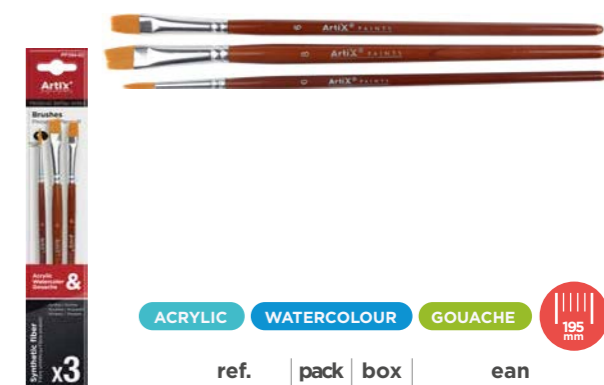

ACRYLIC	WATERCOLOUR	GOUACHE	195 mm
ref.	pack	box	ean
PP393-01	12	288	8435464156574

PROFESSIONAL BRUSHES PP393-02

Professional paint brush made of very soft synthetic hair. Perfect for T MPERA, acrylic paint and watercolors. Metal ferrule and wooden body varnished in navy blue. Length: 19.5 cm. Blister of 3 round ferrule units: n  3, 7 and 10.

ACRYLIC	WATERCOLOUR	GOUACHE	195 mm
ref.	pack	box	ean
PP393-02	12	288	8435464156635

PROFESSIONAL BRUSHES PP394-01

Professional brush made of very soft synthetic hair. Perfect for T MPERA, acrylic paint and watercolors. Metal ferrule and brown varnished wooden body. Length: 19.5 cm. Blister of 3 round ferrule units: n  3, 7 and 10.

ACRYLIC	WATERCOLOUR	GOUACHE	195 mm
ref.	pack	box	ean
PP394-01	12	288	8435464156642

PROFESSIONAL BRUSHES PP394-02

Professional paint brush made of very soft synthetic hair. Perfect for T MPERA, acrylic paint and watercolors. Metal ferrule and brown varnished wooden body. Length: 19.5 cm. Blister of 3 units: 2 with a flat ferrule of No. 6 and 8 and 1 with a round ferrule of No. 0.