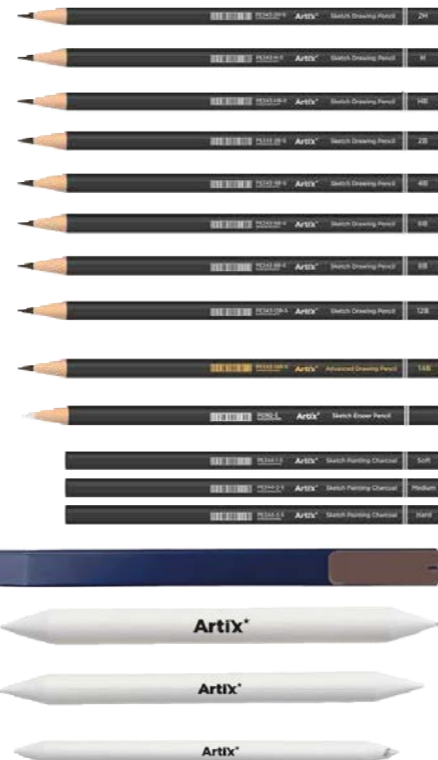

drawing set

PROFESSIONAL DRAWING SET PP433

Professional drawing set. Metallic case that includes: 8 graphite pencils for sketching (2H, H, HB, 2B, 4B, 6B, 8B and 12 B) and one advanced 14B; a pencil eraser for sketching; 3 professional charcoals: medium, soft and hard; 3 blenders in fine, medium and thick thicknesses; a sketch eraser, an art eraser, a pencil sharpener and a pencil holder.

	ref.	pack	box	ean
	PP433	6	24	8435250902019

ARTISTIC PENCILS PP826-SERIE

Art pencil with different hardness and easy to erase. Suitable for shading, sketches and drawing and writing. Pencil length: 17.5 cm. Blister of 3 units.