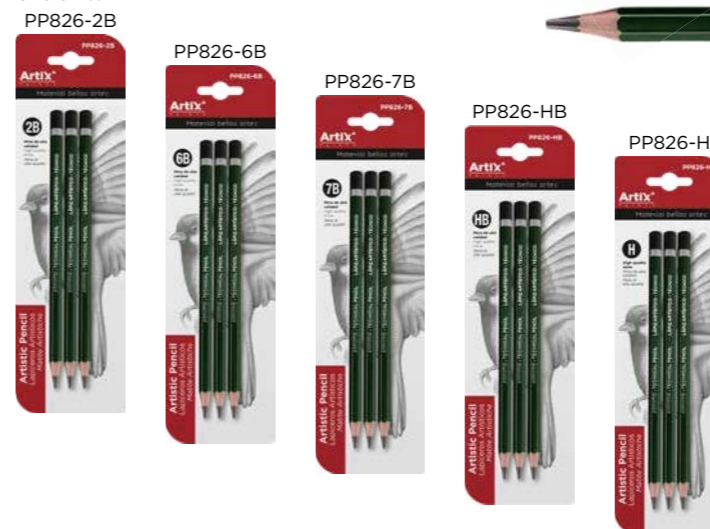

ref.	hardness	pack	box	ean
PP826-2B	2B	12	504	8435464172338
PP826-6B	6B	12	504	8435464169017
PP826-7B	7B	12	504	8435464169024
PP826-HB	HB	12	504	8435464169031
PP826-H	H	12	504	8435464175834

FLEXIBLE ERASER PG131

Flexible eraser, highly plastic and very moldable. It is perfect for erasing soft lead drawings and shading. Special for artistic pencil drawings. Does not tear when rubbed against paper. 30 g.