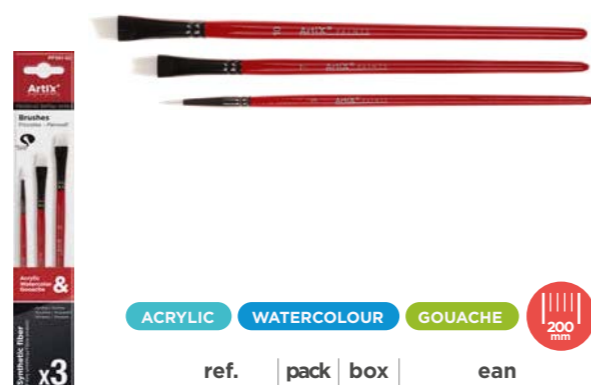

ACRYLIC	WATERCOLOUR	GOUACHE	215 mm
ref.	pack	box	ean
PP390-01	12	288	8435464153832

PROFESSIONAL BRUSHES PP390-02

Professional paint brush made of very soft synthetic hair. Perfect for T MPERA, acrylic paint and watercolors. Metal ferrule and blue varnished wooden body. Length: 20.5cm. Blister pack of 3 round ferrule units of No. 3, 7 and 10.

ACRYLIC	WATERCOLOUR	GOUACHE	205 mm
ref.	pack	box	ean
PP390-02	12	288	8435464153849

PROFESSIONAL BRUSHES PP391-01

Professional paint brush made of very soft white synthetic hair. Perfect for T MPERA, acrylic paint and watercolors. Metal ferrule and brown varnished wooden body. Length: 20 cm. Blister pack of 3 units: 2 with a round ferrule of No. 3, 7 and 1 with a flat ferrule of No. 10.

ACRYLIC	WATERCOLOUR	GOUACHE	200 mm
ref.	pack	box	ean
PP391-01	12	288	8435464153856

PROFESSIONAL BRUSHES PP391-02

Professional brush made of very soft white synthetic hair. Perfect for T MPERA, acrylic paint and watercolors. Metal ferrule and brown varnished wooden body. Length: 20cm. Blister pack of 3 flat ferrule units of Nos. 0, 6 and 10 (bevelled).

ACRYLIC	WATERCOLOUR	GOUACHE	200 mm
ref.	pack	box	ean
PP391-02	12	288	8435464153863

PROFESSIONAL BRUSHES PP392-01

Professional paint brush made of very soft synthetic hair. Perfect for T MPERA, acrylic paint and watercolors. Metal ferrule and light blue varnished wooden body. Length: 19.5 cm. Blister of 3 units: 2 with a round ferrule of No. 3, 7 and 1 with a flat ferrule of No. 10.