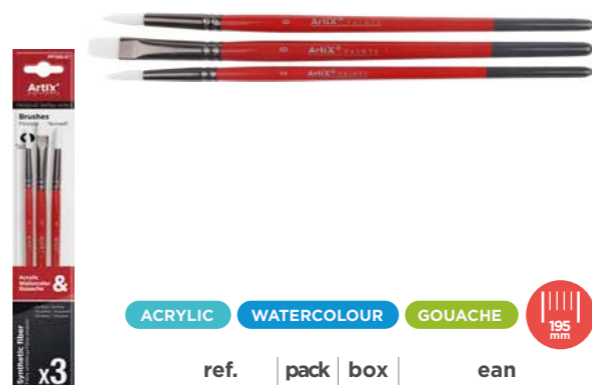

ACRYLIC	WATERCOLOUR	GOUACHE	195 mm
ref.	pack	box	ean
PP393-02	12	288	8435464156635

PROFESSIONAL BRUSHES PP394-01

Professional brush made of very soft synthetic hair. Perfect for T MPERA, acrylic paint and watercolors. Metal ferrule and brown varnished wooden body. Length: 19.5 cm. Blister of 3 round ferrule units: n  3, 7 and 10.

ACRYLIC	WATERCOLOUR	GOUACHE	195 mm
ref.	pack	box	ean
PP394-01	12	288	8435464156642

PROFESSIONAL BRUSHES PP394-02

Professional paint brush made of very soft synthetic hair. Perfect for T MPERA, acrylic paint and watercolors. Metal ferrule and brown varnished wooden body. Length: 19.5 cm. Blister of 3 units: 2 with a flat ferrule of No. 6 and 8 and 1 with a round ferrule of No. 0.

ACRYLIC	WATERCOLOUR	GOUACHE	195 mm
ref.	pack	box	ean
PP394-02	12	288	8435464156659

PROFESSIONAL BRUSHES PP395-01

Professional paint brush made of very soft white synthetic hair. Perfect for T MPERA, acrylic paint and watercolors. Metallic ferrule and wooden body varnished in red and blue. Length: 19.5 cm. Blister of 3 units: 2 with a round ferrule of No. 2 and 6 and 1 with a flat ferrule of No. 8.

ACRYLIC	WATERCOLOUR	GOUACHE	195 mm
ref.	pack	box	ean
PP395-01	12	288	8435464156666

PROFESSIONAL BRUSHES PP395-02

Professional paint brush made of very soft white synthetic hair. Perfect for T MPERA, acrylic paint and watercolors. Metallic ferrule and wooden body varnished in red and blue. Length: 19.5 cm. Blister of 3 units: 2 with a flat ferrule of No. 3 and 10 and 1 with a round ferrule of No. 7.