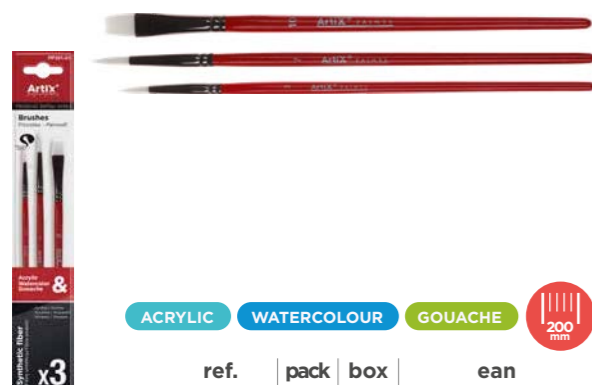

ACRYLIC WATERCOLOUR GOUACHE 195 mm

ref.	pack	box	ean
PP389-03	12	168	8435464133339

fine arts

PROFESSIONAL BRUSHES PP390-01

Professional paint brush made of very soft synthetic hair. Perfect for T MPERA, acrylic paint and watercolors. Metal ferrule and blue varnished wooden body. Length: 21.5cm. Blister pack of 3 flat ferrule units of n  0, 6 and 3/8 (chisel).

ACRYLIC	WATERCOLOUR	GOUACHE	215 mm
ref.	pack	box	ean
PP390-01	12	288	8435464153832

PROFESSIONAL BRUSHES PP390-02

Professional paint brush made of very soft synthetic hair. Perfect for T MPERA, acrylic paint and watercolors. Metal ferrule and blue varnished wooden body. Length: 20.5cm. Blister pack of 3 round ferrule units of No. 3, 7 and 10.

ACRYLIC	WATERCOLOUR	GOUACHE	205 mm
ref.	pack	box	ean
PP390-02	12	288	8435464153849

PROFESSIONAL BRUSHES PP391-01

Professional paint brush made of very soft white synthetic hair. Perfect for T MPERA, acrylic paint and watercolors. Metal ferrule and brown varnished wooden body. Length: 20 cm. Blister pack of 3 units: 2 with a round ferrule of No. 3, 7 and 1 with a flat ferrule of No. 10.