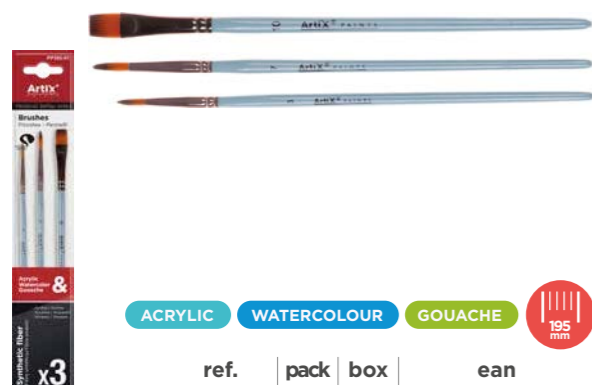

ACRYLIC	WATERCOLOUR	GOUACHE	205 mm
ref.	pack	box	ean
PP390-02	12	288	8435464153849

PROFESSIONAL BRUSHES PP391-01

Professional paint brush made of very soft white synthetic hair. Perfect for T MPERA, acrylic paint and watercolors. Metal ferrule and brown varnished wooden body. Length: 20 cm. Blister pack of 3 units: 2 with a round ferrule of No. 3, 7 and 1 with a flat ferrule of No. 10.

ACRYLIC	WATERCOLOUR	GOUACHE	200 mm
ref.	pack	box	ean
PP391-01	12	288	8435464153856

PROFESSIONAL BRUSHES PP391-02

Professional brush made of very soft white synthetic hair. Perfect for T MPERA, acrylic paint and watercolors. Metal ferrule and brown varnished wooden body. Length: 20cm. Blister pack of 3 flat ferrule units of Nos. 0, 6 and 10 (bevelled).

ACRYLIC	WATERCOLOUR	GOUACHE	200 mm
ref.	pack	box	ean
PP391-02	12	288	8435464153863

PROFESSIONAL BRUSHES PP392-01

Professional paint brush made of very soft synthetic hair. Perfect for T MPERA, acrylic paint and watercolors. Metal ferrule and light blue varnished wooden body. Length: 19.5 cm. Blister of 3 units: 2 with a round ferrule of No. 3, 7 and 1 with a flat ferrule of No. 10.

ACRYLIC	WATERCOLOUR	GOUACHE	195 mm
ref.	pack	box	ean
PP392-01	12	288	8435464153870

PROFESSIONAL BRUSHES PP392-02

Professional paint brush made of very soft synthetic hair. Perfect for T MPERA, acrylic paint and watercolors. Metal ferrule and light blue varnished wooden body. Length: 19.5 cm. Blister of 3 units: 2 with a flat ferrule (1 with cat's tongue No. 10 and another No. 3) and a round No. 7.