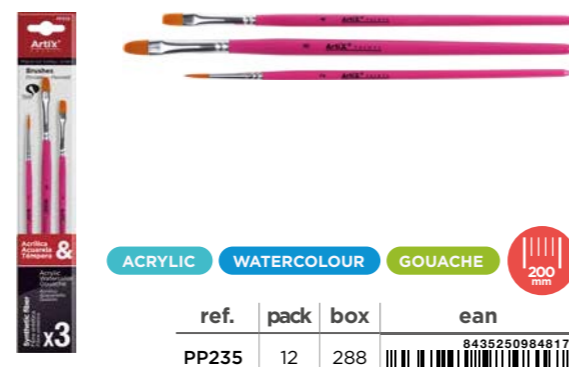

ACRYLIC	WATERCOLOUR	GOUACHE	195 mm
ref.	pack	box	ean
PP399-02	12	288	8435464177791

**PROFESSIONAL BRUSHES PP399-03**

Professional paint brush made of very soft white synthetic hair. Perfect for T MPERA, acrylic paint and watercolors. Metal ferrule and wooden body varnished in water green. Length: 19.5 cm. Blister of 3 units: 2 with a flat ferrule of No. 10 and 12 and 1 with a round ferrule of No. 5.

ACRYLIC	WATERCOLOUR	GOUACHE	195 mm
ref.	pack	box	ean
PP399-03	12	288	8435464177807

PROFESSIONAL BRUSHES PP234

Professional paint brush with a pink varnished wooden body. Round metal ferrule and very soft synthetic hairs. Being round, it is ideal for filling in areas or fine lines, mixing with water and applying wet techniques. Length: 20 cm. They can be used with watercolor, acrylic and T MPERA paint. Blister of 3 units: n  3, n  7 and n  10.

ACRYLIC	WATERCOLOUR	GOUACHE	200 mm
ref.	pack	box	ean
PP234	12	288	8435250984800

PROFESSIONAL BRUSHES PP235

Professional paint brush with a pink varnished wooden body. Metal ferrule and very soft synthetic hairs. Length: 20 cm. They can be used with watercolor, acrylic and T MPERA paint. Blister of 3 units: 2 brushes with ferrule and flat brush of n  4 and n  8 ideal for filling, making edges and brush strokes; and a round brush of n  2 to fill in areas and mix the paint with water for wet techniques, thick strokes or fine details due to its fine tip.